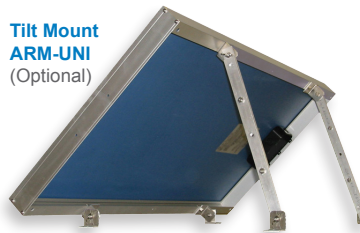

Go Power! Regulators:

- Battery voltage digital display
- Digital display of power output from the solar panel (amps)

Check out our other Go Power!™ products:

- Universal Arm Tilt Mounts
- Inverters and Chargers
- DURALites and SUNfilm solar chargers

Tilt Mount
ARM-UNI
(Optional)

Tilt Mount

ARM-UNI Adjustable Mount

Optimize solar charging by adjusting solar panel to maximize exposure to the sun.

- Easy and quick to install
- ideal for boats, trucks and RVs
- Tilting can increase performance up to 40%