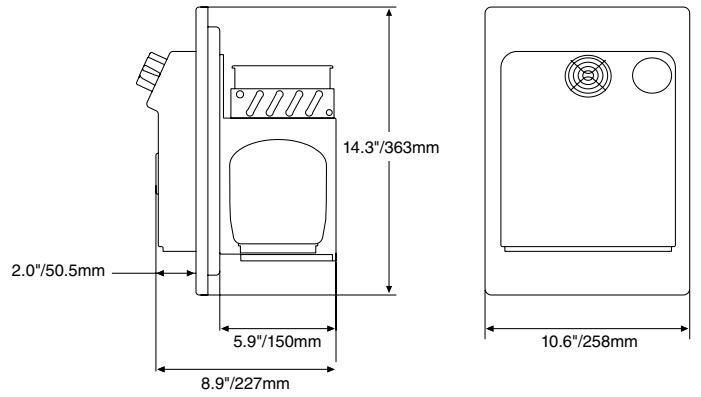

Installation is quick and easy. All that's required is a hole cut to match the size of the cooling kit. The CS-NC-15 is then simply screwed from inside to the mounting plate.

# Technical Specifications for Adler/Barbour CS-NC-15 Cooling Kit

Model	CS-NC-15
Capacity	Deep Freezing: 2.12 cu. ft. (60 liters) Refrigerating: 8.8 cu. ft. (249 liters)
Voltage	12/24V DC
Dimensions (WxHxD)	10.6 in. x 14.3 in. x 8.9 in. (258mm x 363mm x 227mm)
Net Weight	14 lbs. (6.35 kg.)
Installation	