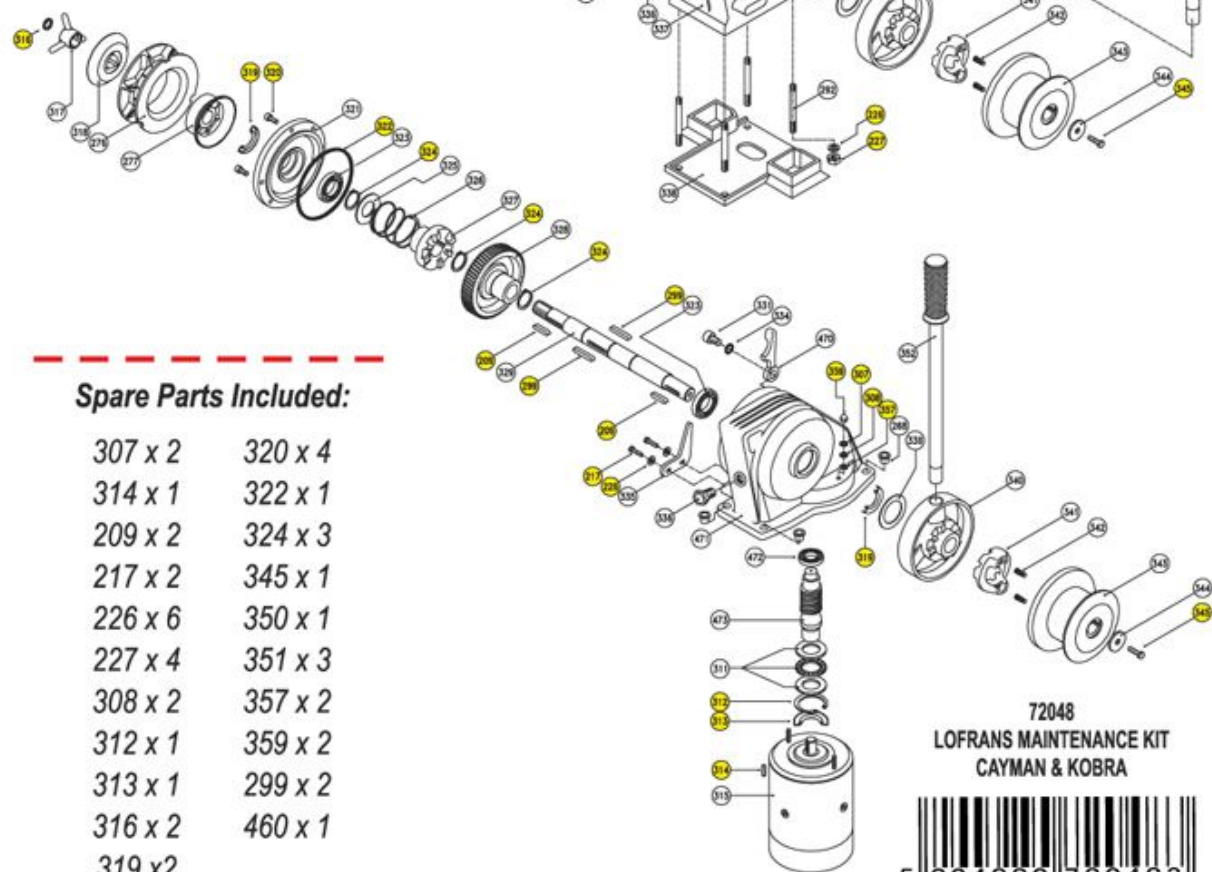

MAINTENANCE KIT *for CAYMAN & KOBRA*

Lofrans!
WINDLASSES
THE ORIGINAL WINDLASS

CAYMAN

KOBRA

Spare Parts Included:

- | | |
|---------|---------|
| 307 x 2 | 320 x 4 |
| 314 x 1 | 322 x 1 |
| 209 x 2 | 324 x 3 |
| 217 x 2 | 345 x 1 |
| 226 x 6 | 350 x 1 |
| 227 x 4 | 351 x 3 |
| 308 x 2 | 357 x 2 |
| 312 x 1 | 359 x 2 |
| 313 x 1 | 299 x 2 |
| 316 x 2 | 460 x 1 |
| 319 x 2 | |

72048
LOFRANS MAINTENANCE KIT
CAYMAN & KOBRA