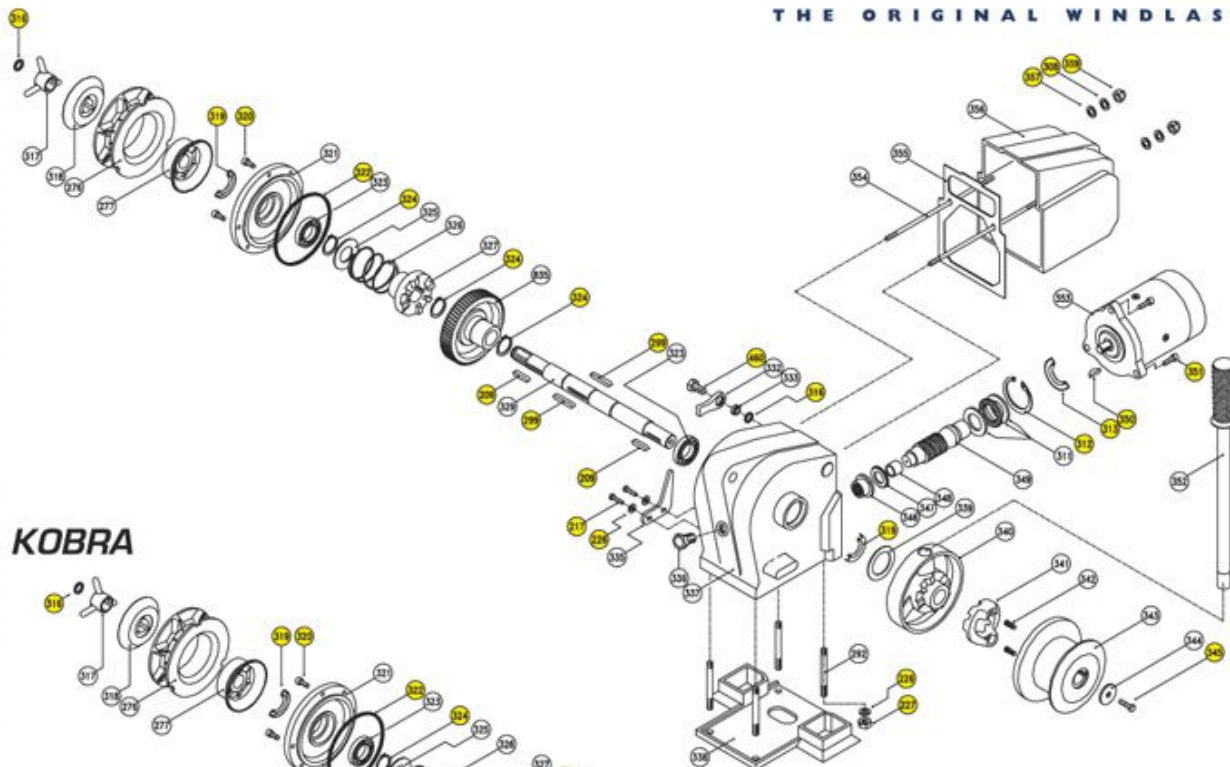

MAINTENANCE KIT *for CAYMAN & KOBRA*

Lofrans!
WINDLASSES
THE ORIGINAL WINDLASS

CAYMAN

KOBRA

Spare Parts Included:

- | | |
|---------|---------|
| 307 x 2 | 320 x 4 |
| 314 x 1 | 322 x 1 |
| 209 x 2 | 324 x 3 |
| 217 x 2 | 345 x 1 |
| 226 x 6 | 350 x 1 |
| 227 x 4 | 351 x 3 |
| 308 x 2 | 357 x 2 |
| 312 x 1 | 359 x 2 |
| 313 x 1 | 299 x 2 |
| 316 x 2 | 460 x 1 |
| 319 x 2 | |

72048
LOFRANS MAINTENANCE KIT
CAYMAN & KOBRA