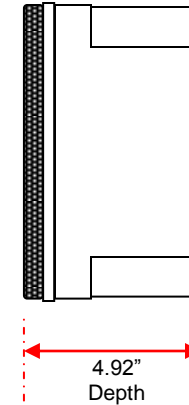

MA800 Box Speaker Installation Guide

External Speaker Cable

- Length 3m (118")
- Ends stripped and tinned
- Strain Relieved
- Jacketed 2 conductor, 20AWG Tinned
- Suitable for outdoor use