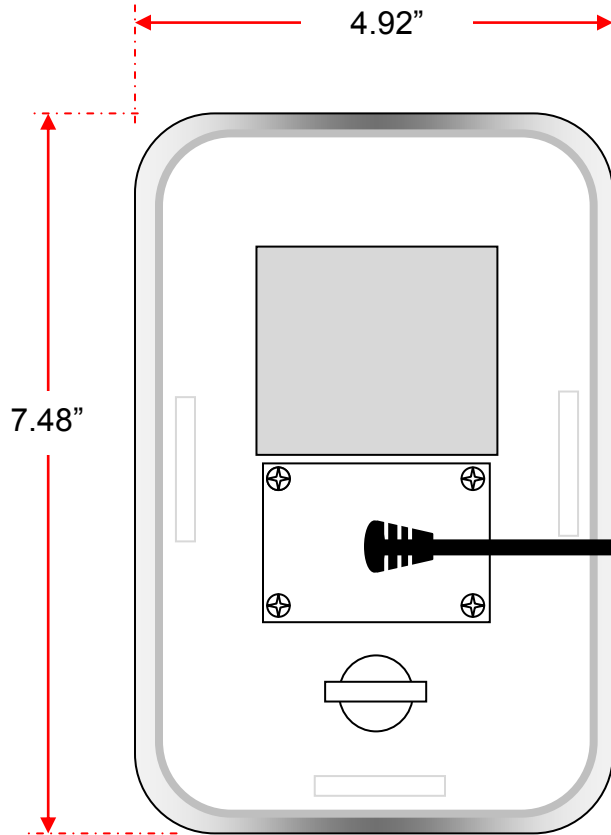

MA800 Box Speaker Installation Guide

External Speaker Cable

- Length 3m (118")
- Ends stripped and tinned
- Strain Relieved
- Jacketed 2 conductor, 20AWG Tinned
- Suitable for outdoor use