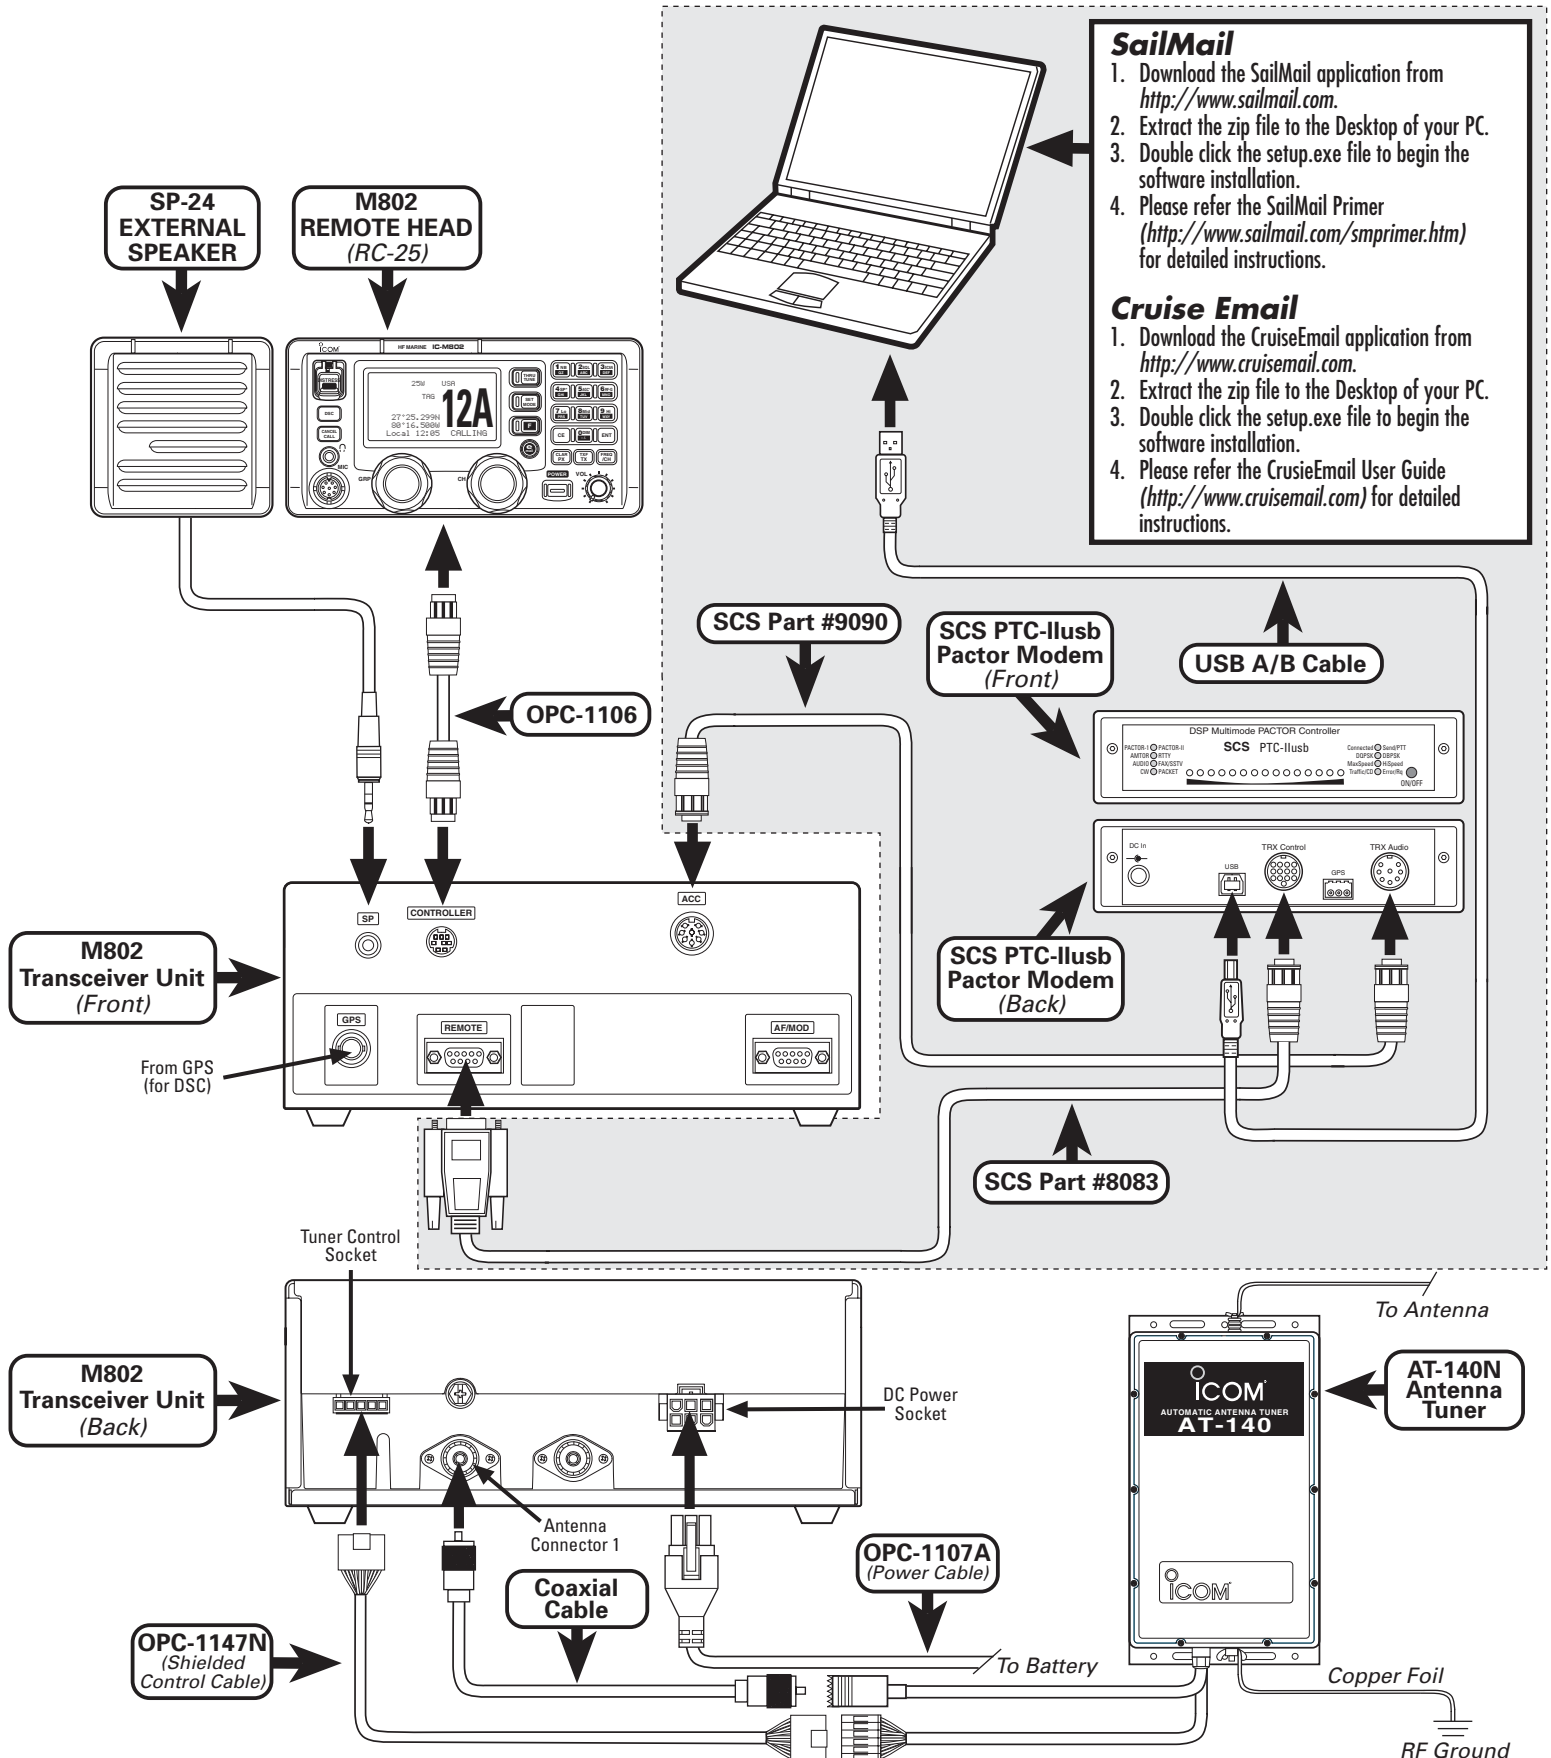

IC-M802

GENERAL & EMAIL CONNECTION GUIDE

Components in shaded area only required for email

SailMail

1. Download the SailMail application from <http://www.sailmail.com>.
2. Extract the zip file to the Desktop of your PC.
3. Double click the setup.exe file to begin the software installation.
4. Please refer the SailMail Primer (<http://www.sailmail.com/smprimer.htm>) for detailed instructions.

Cruise Email

1. Download the CruiseEmail application from <http://www.cruisemail.com>.
2. Extract the zip file to the Desktop of your PC.
3. Double click the setup.exe file to begin the software installation.
4. Please refer the CruiseEmail User Guide (<http://www.cruisemail.com>) for detailed instructions.