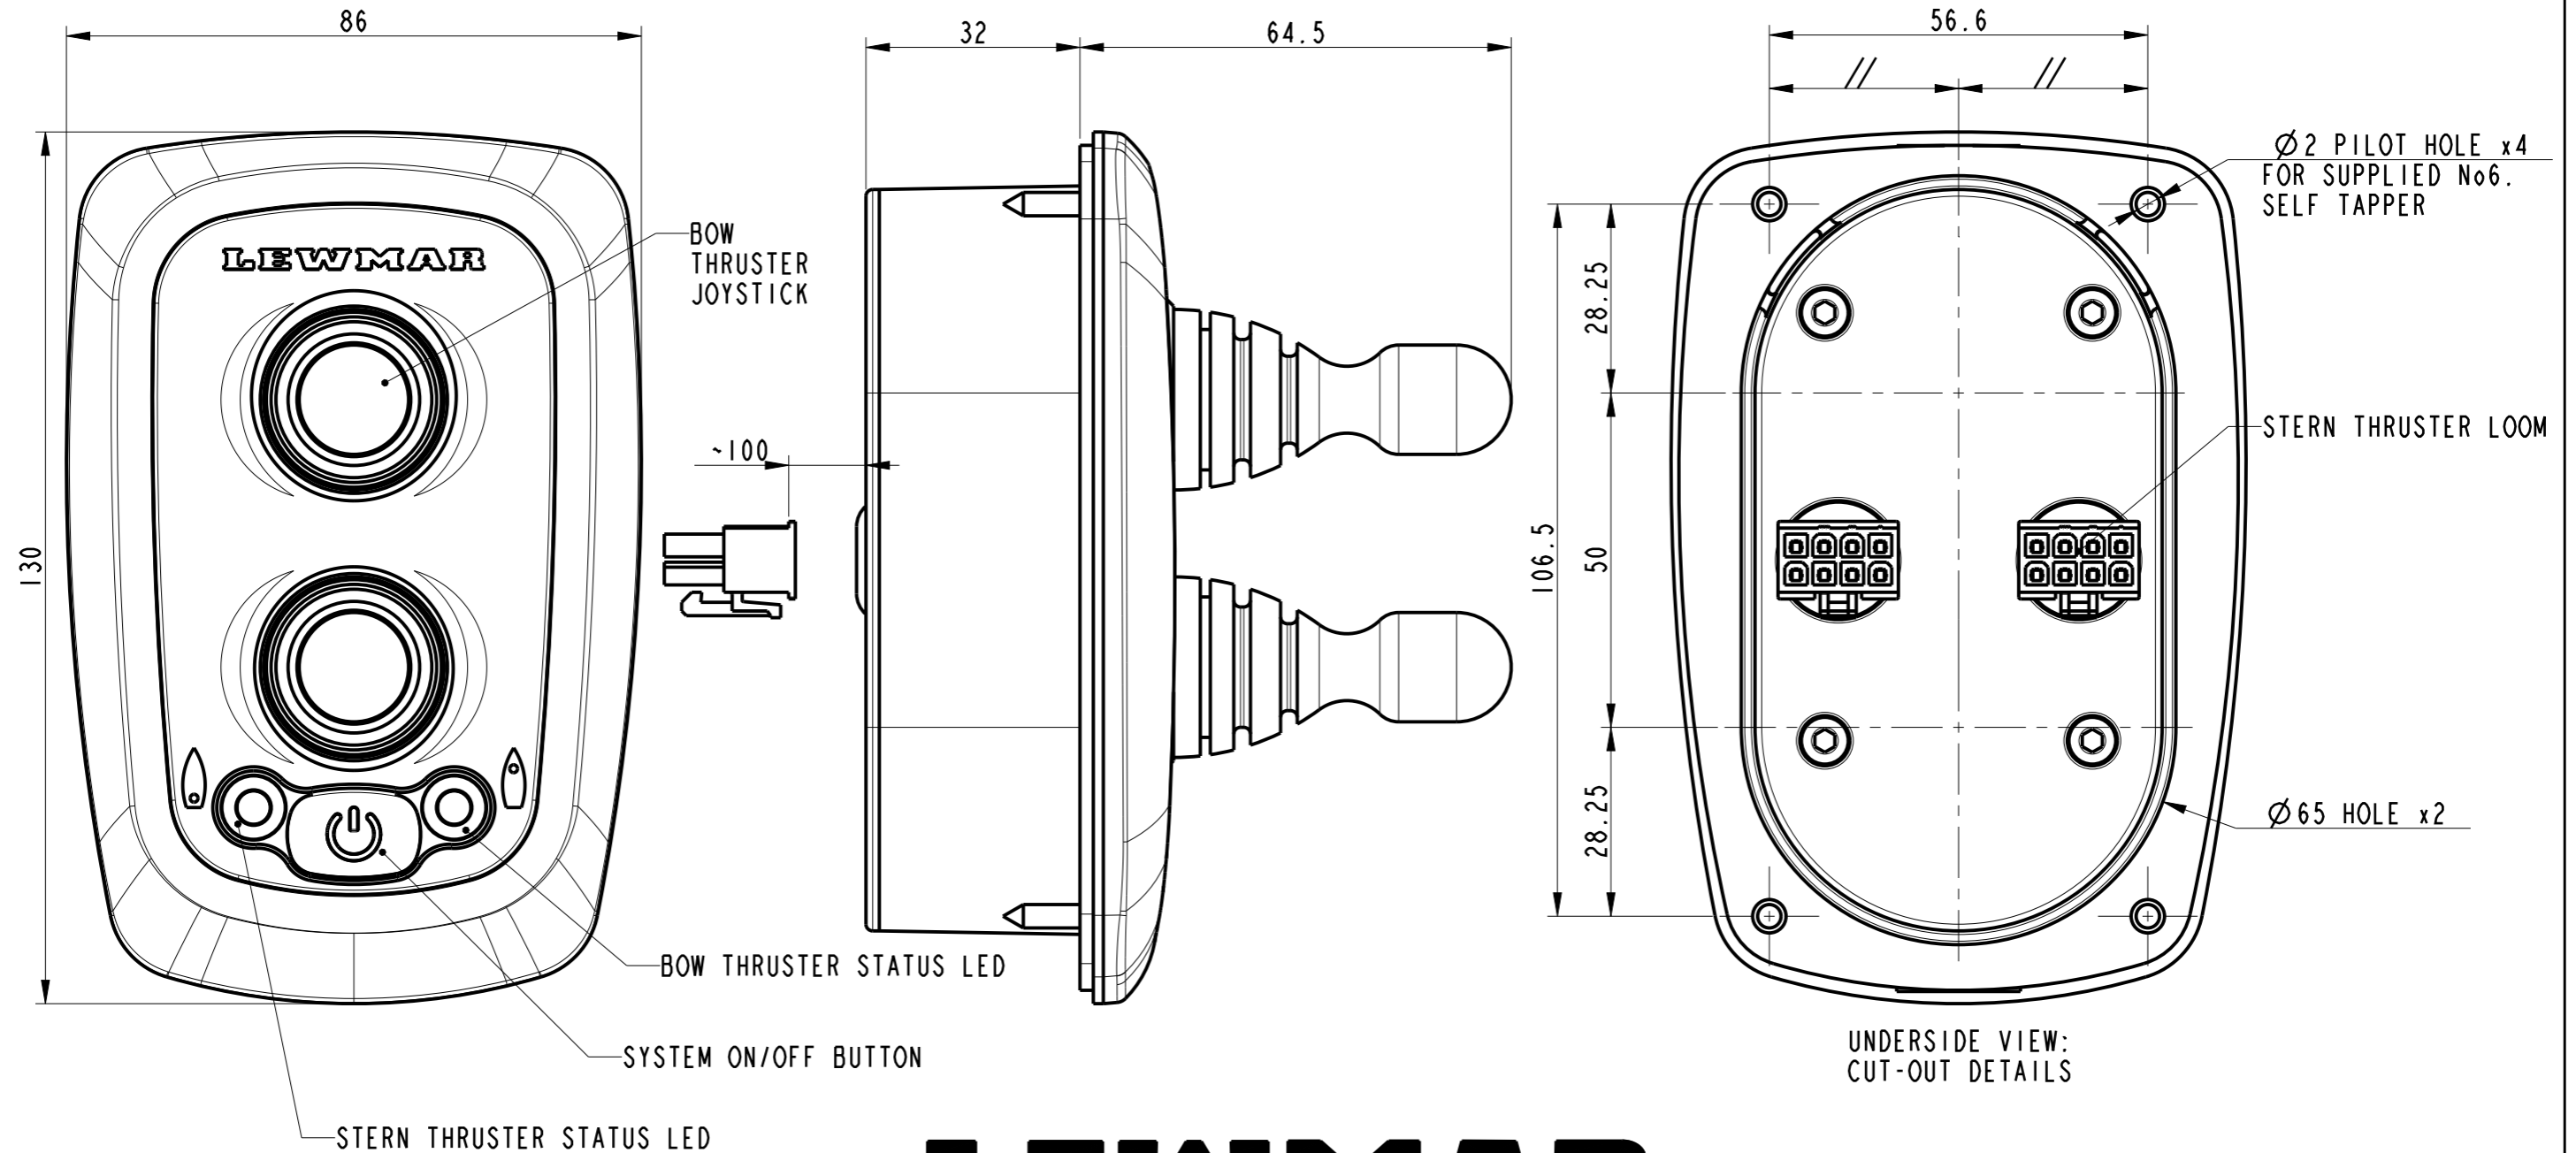

ISOMETRIC VIEW
SCALE 1:2

NOTES:
 FOR USE WITH:
 GEN2 I.C.U. TT 589274
 GEN2 I.C.U. RT 589296

TO BE USED GEN2 WIRE PANEL/AUX LOOM: 589801 - 589805
 CAN ALSO BE USED WITH GEN2 Y LOOM MX 589800

FOR USE ON A BLACK BOX SYSTEM:
 BLUE/BLACK CONVERTER 589842
 (WIRE LOOM NOT REQUIRED IF USED WITH CONVERTER 589842)

LEWMAR

Unauthorised use, manufacture or reproduction
 in whole or in part is prohibited

Part Number : 589267

Saved as : 589267

DUAL JOYSTICK THRUSTER CONTROL ASSY

Date : 17-Jan-17

Drawn by :

Issue : H