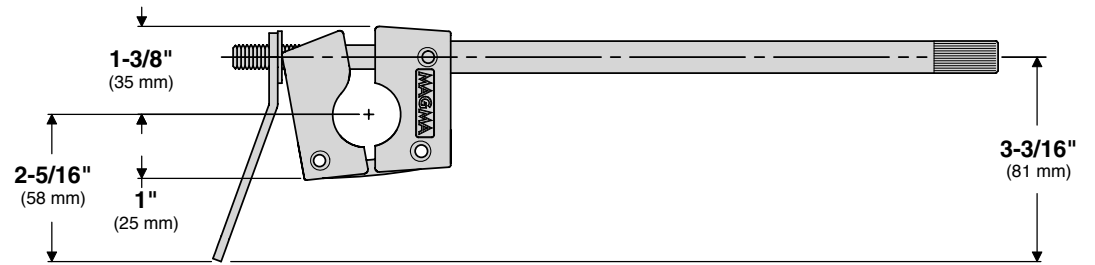

A10-080 Round Rail Mount

Fits Standard Rails 7/8" or 1"
(22 mm or 25 mm)

Mount Weight 1.04 lb.
(0.47 kg)

Adapter included
to fit 7/8" rail

MAGMA PRODUCTS, INC.

3940 PIXIE AVE. • LAKEWOOD, CA 90712
TEL (562) 627-0500 • FAX (562) 627-0550
www.MagmaProducts.com
email: Mail@MagmaProducts.com