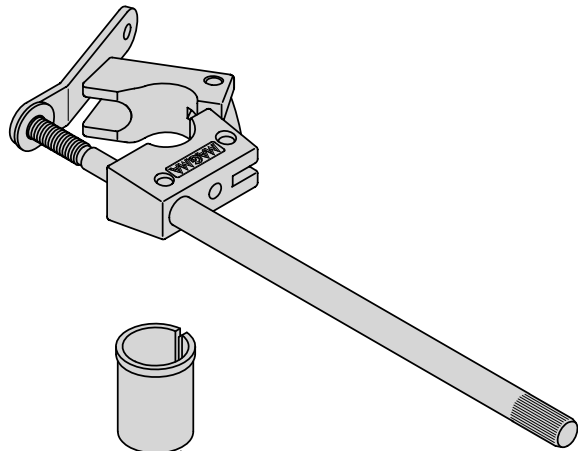

A10-080 Round Rail Mount

Fits Standard Rails 7/8" or 1"
(22 mm or 25 mm)

Mount Weight 1.04 lb.
(0.47 kg)

Adapter included
to fit 7/8" rail

MAGMA PRODUCTS, INC.

3940 PIXIE AVE. • LAKEWOOD, CA 90712
TEL (562) 627-0500 • FAX (562) 627-0550
www.MagmaProducts.com
email: Mail@MagmaProducts.com