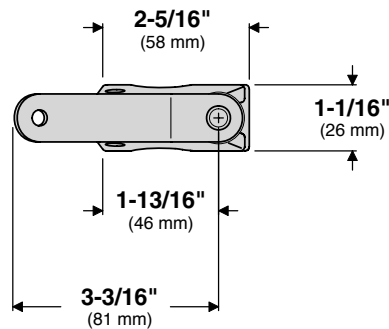

A10-080 Round Rail Mount

Fits Standard Rails 7/8" or 1"
(22 mm or 25 mm)

Mount Weight 1.04 lb.
(0.47 kg)

Adapter included
to fit 7/8" rail

MAGMA PRODUCTS, INC.

3940 PIXIE AVE. • LAKEWOOD, CA 90712
TEL (562) 627-0500 • FAX (562) 627-0550
www.MagmaProducts.com
email: Mail@MagmaProducts.com