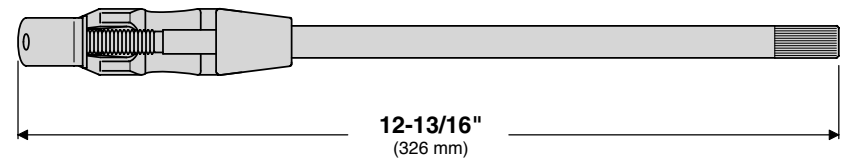

A10-080 Round Rail Mount

Fits Standard Rails 7/8" or 1"
(22 mm or 25 mm)

Mount Weight 1.04 lb.
(0.47 kg)

Adapter included
to fit 7/8" rail

MAGMA PRODUCTS, INC.

3940 PIXIE AVE. • LAKEWOOD, CA 90712
TEL (562) 627-0500 • FAX (562) 627-0550
www.MagmaProducts.com
email: Mail@MagmaProducts.com