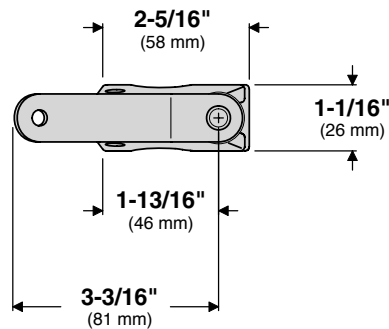

# A10-085 Round Rail Mount

Fits Oversize Rails 1-1/8" or 1-1/4"  
(28.5 mm or 32 mm)

Mount Weight 1.04 lb.  
(0.47 kg)

Adapter included  
to fit 7/8" rail

**MAGMA PRODUCTS, INC.**

3940 PIXIE AVE. • LAKEWOOD, CA 90712  
TEL (562) 627-0500 • FAX (562) 627-0550  
www.MagmaProducts.com  
email: Mail@MagmaProducts.com