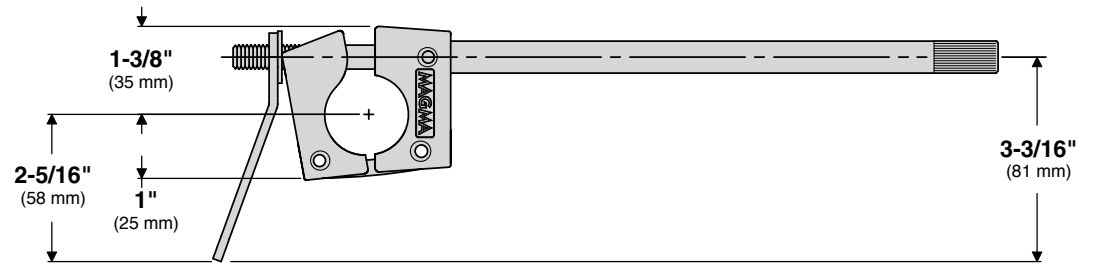

# A10-085 Round Rail Mount

Fits Oversize Rails 1-1/8" or 1-1/4"  
(28.5 mm or 32 mm)

Mount Weight 1.04 lb.  
(0.47 kg)

Adapter included  
to fit 7/8" rail

**MAGMA PRODUCTS, INC.**

3940 PIXIE AVE. • LAKEWOOD, CA 90712  
TEL (562) 627-0500 • FAX (562) 627-0550  
www.MagmaProducts.com  
email: Mail@MagmaProducts.com