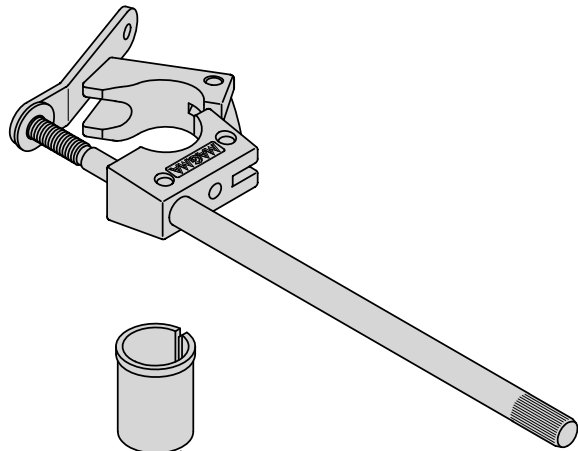

# A10-085 Round Rail Mount

Fits Oversize Rails 1-1/8" or 1-1/4"  
(28.5 mm or 32 mm)

Mount Weight 1.04 lb.  
(0.47 kg)

Adapter included  
to fit 7/8" rail

**MAGMA PRODUCTS, INC.**

3940 PIXIE AVE. • LAKEWOOD, CA 90712  
TEL (562) 627-0500 • FAX (562) 627-0550  
www.MagmaProducts.com  
email: Mail@MagmaProducts.com