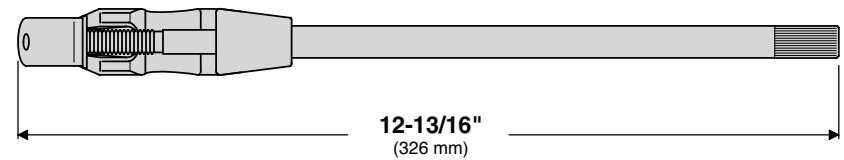

# A10-085 Round Rail Mount

Fits Oversize Rails 1-1/8" or 1-1/4"  
(28.5 mm or 32 mm)

Mount Weight 1.04 lb.  
(0.47 kg)

Adapter included  
to fit 7/8" rail

**MAGMA PRODUCTS, INC.**

3940 PIXIE AVE. • LAKEWOOD, CA 90712  
TEL (562) 627-0500 • FAX (562) 627-0550  
www.MagmaProducts.com  
email: Mail@MagmaProducts.com