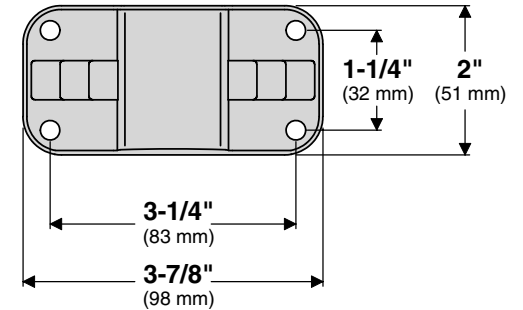

T10-360 Socket Type Rod Holder Mount

Fits Tempres® "Fish-On" Side Mounts

Mount Weight 0.64 lb.
(0.29 kg)

MAGMA PRODUCTS, INC.

3940 PIXIE AVE. • LAKEWOOD, CA 90712
TEL (562) 627-0500 • FAX (562) 627-0550
www.MagmaProducts.com
email: Mail@MagmaProducts.com

TOP VIEW