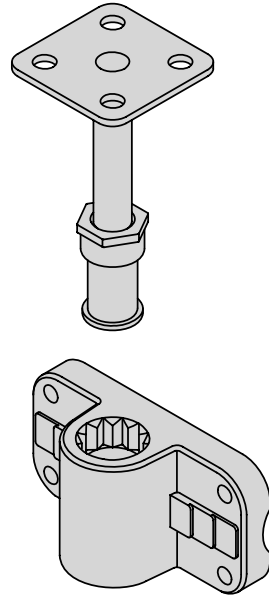

T10-360 Socket Type Rod Holder Mount

Fits Tempres® "Fish-On" Side Mounts

Mount Weight 0.64 lb.
(0.29 kg)

MAGMA PRODUCTS, INC.

3940 PIXIE AVE. • LAKEWOOD, CA 90712
TEL (562) 627-0500 • FAX (562) 627-0550
www.MagmaProducts.com
email: Mail@MagmaProducts.com

TOP VIEW