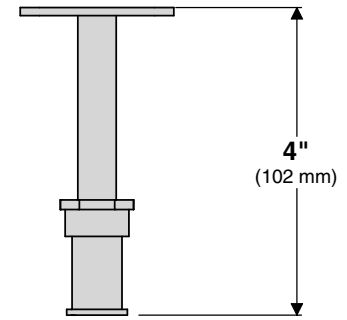

T10-360 Socket Type Rod Holder Mount

Fits Tempres® "Fish-On" Side Mounts

Mount Weight 0.64 lb.
(0.29 kg)

MAGMA PRODUCTS, INC.

3940 PIXIE AVE. • LAKEWOOD, CA 90712
TEL (562) 627-0500 • FAX (562) 627-0550
www.MagmaProducts.com
email: Mail@MagmaProducts.com

TOP VIEW