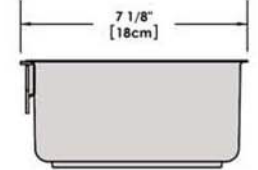

# A10-366-CB-2 10 Piece Gourmet "Nesting" Cobalt Blue Stainless Steel Cookware Set with Ceramica<sup>®</sup>, Non-Stick

Weight 13 lb. (6 kg)

Removable  
Handle

Lids

Saucepan  
6-7/8"  
1-1/2 Quart

Saucepan  
7-5/8"  
2 Quart

Saucepan  
8-1/2"  
3 Quart

Saute/ Fry Pan  
9-7/8"  
3 Quart

Stock Pot  
10-1/4"  
5 Quart

"Nesting"  
Cookware

"Nesting"  
Cookware