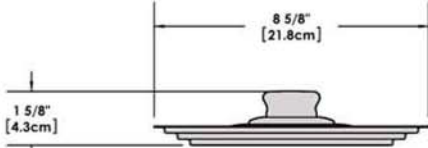

# A10-366-CB-2 10 Piece Gourmet "Nesting" Cobalt Blue Stainless Steel Cookware Set with Ceramica<sup>®</sup>, Non-Stick

Weight 13 lb. (6 kg)

Removable  
Handle

Lids

Saucepan  
6-7/8"  
1-1/2 Quart

Saucepan  
7-5/8"  
2 Quart

Saucepan  
8-1/2"  
3 Quart

Saute/ Fry Pan  
9-7/8"  
3 Quart

Stock Pot  
10-1/4"  
5 Quart

"Nesting"  
Cookware

"Nesting"  
Cookware