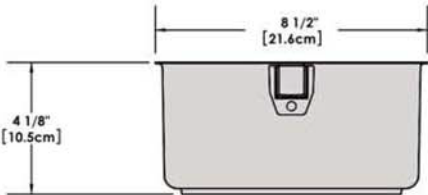

# A10-366-CB-2 10 Piece Gourmet "Nesting" Cobalt Blue Stainless Steel Cookware Set with Ceramica<sup>®</sup>, Non-Stick

Weight 13 lb. (6 kg)

Removable  
Handle

Lids

Saucepan  
6-7/8"  
1-1/2 Quart

Saucepan  
7-5/8"  
2 Quart

Saucepan  
8-1/2"  
3 Quart

Saute/ Fry Pan  
9-7/8"  
3 Quart

Stock Pot  
10-1/4"  
5 Quart

"Nesting"  
Cookware

"Nesting"  
Cookware