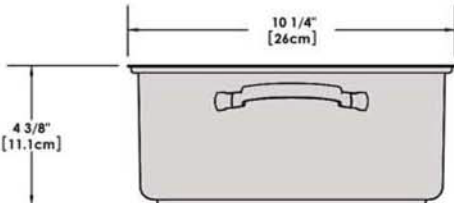

# A10-366-CB-2 10 Piece Gourmet "Nesting" Cobalt Blue Stainless Steel Cookware Set with Ceramica<sup>®</sup>, Non-Stick

Weight 13 lb. (6 kg)

Removable  
Handle

Lids

Saucepan  
6-7/8"  
1-1/2 Quart

Saucepan  
7-5/8"  
2 Quart

Saucepan  
8-1/2"  
3 Quart

Saute/ Fry Pan  
9-7/8"  
3 Quart

Stock Pot  
10-1/4"  
5 Quart

"Nesting"  
Cookware

"Nesting"  
Cookware