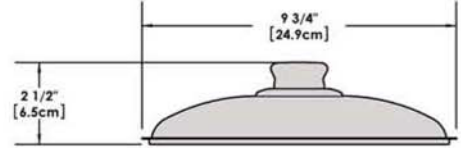

# A10-366-CB-2 10 Piece Gourmet "Nesting" Cobalt Blue Stainless Steel Cookware Set with Ceramica<sup>®</sup>, Non-Stick

Weight 13 lb. (6 kg)

Removable  
Handle

Lids

Saucepan  
6-7/8"  
1-1/2 Quart

Saucepan  
7-5/8"  
2 Quart

Saucepan  
8-1/2"  
3 Quart

Saute/ Fry Pan  
9-7/8"  
3 Quart

Stock Pot  
10-1/4"  
5 Quart

"Nesting"  
Cookware

"Nesting"  
Cookware