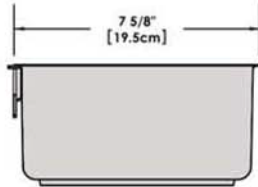

# A10-366-CB-2 10 Piece Gourmet "Nesting" Cobalt Blue Stainless Steel Cookware Set with Ceramica<sup>®</sup>, Non-Stick

Weight 13 lb. (6 kg)

Removable  
Handle

Lids

Saucepan  
6-7/8"  
1-1/2 Quart

Saucepan  
7-5/8"  
2 Quart

Saucepan  
8-1/2"  
3 Quart

Saute/ Fry Pan  
9-7/8"  
3 Quart

Stock Pot  
10-1/4"  
5 Quart

"Nesting"  
Cookware

"Nesting"  
Cookware