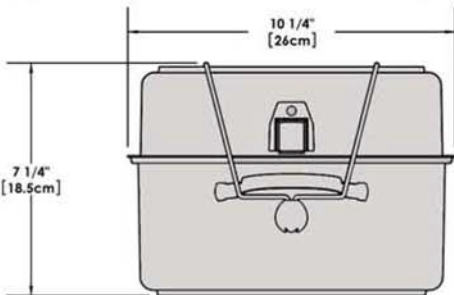

# A10-366-CB-2 10 Piece Gourmet "Nesting" Cobalt Blue Stainless Steel Cookware Set with Ceramica<sup>®</sup>, Non-Stick

Weight 13 lb. (6 kg)

Removable  
Handle

Lids

Saucepan  
6-7/8"  
1-1/2 Quart

Saucepan  
7-5/8"  
2 Quart

Saucepan  
8-1/2"  
3 Quart

Saute/ Fry Pan  
9-7/8"  
3 Quart

Stock Pot  
10-1/4"  
5 Quart

"Nesting"  
Cookware

"Nesting"  
Cookware