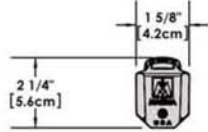

# A10-366-CB-2 10 Piece Gourmet "Nesting" Cobalt Blue Stainless Steel Cookware Set with Ceramica<sup>®</sup>, Non-Stick

Weight 13 lb. (6 kg)

Removable  
Handle

Lids

Saucepan  
6-7/8"  
1-1/2 Quart

Saucepan  
7-5/8"  
2 Quart

Saucepan  
8-1/2"  
3 Quart

Saute/ Fry Pan  
9-7/8"  
3 Quart

Stock Pot  
10-1/4"  
5 Quart

"Nesting"  
Cookware

"Nesting"  
Cookware