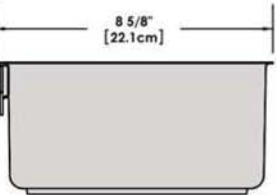

# A10-366-CB-2 10 Piece Gourmet "Nesting" Cobalt Blue Stainless Steel Cookware Set with Ceramica<sup>®</sup>, Non-Stick

Weight 13 lb. (6 kg)

Removable  
Handle

Lids

Saucepan  
6-7/8"  
1-1/2 Quart

Saucepan  
7-5/8"  
2 Quart

Saucepan  
8-1/2"  
3 Quart

Saute/ Fry Pan  
9-7/8"  
3 Quart

Stock Pot  
10-1/4"  
5 Quart

"Nesting"  
Cookware

"Nesting"  
Cookware