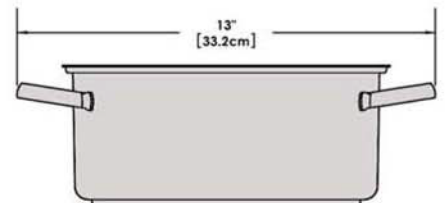

# A10-366-CB-2 10 Piece Gourmet "Nesting" Cobalt Blue Stainless Steel Cookware Set with Ceramica<sup>®</sup>, Non-Stick

Weight 13 lb. (6 kg)

Removable  
Handle

Lids

Saucepan  
6-7/8"  
1-1/2 Quart

Saucepan  
7-5/8"  
2 Quart

Saucepan  
8-1/2"  
3 Quart

Saute/ Fry Pan  
9-7/8"  
3 Quart

Stock Pot  
10-1/4"  
5 Quart

"Nesting"  
Cookware

"Nesting"  
Cookware