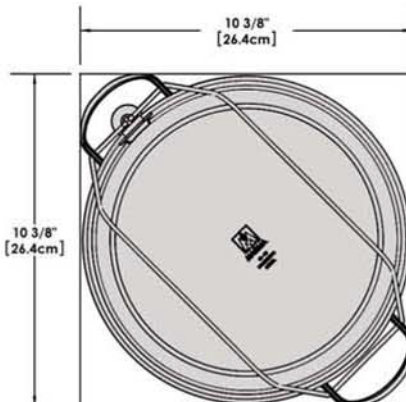

# A10-366-CB-2 10 Piece Gourmet "Nesting" Cobalt Blue Stainless Steel Cookware Set with Ceramica<sup>®</sup>, Non-Stick

Weight 13 lb. (6 kg)

Removable  
Handle

Lids

Saucepan  
6-7/8"  
1-1/2 Quart

Saucepan  
7-5/8"  
2 Quart

Saucepan  
8-1/2"  
3 Quart

Saute/ Fry Pan  
9-7/8"  
3 Quart

Stock Pot  
10-1/4"  
5 Quart

"Nesting"  
Cookware

"Nesting"  
Cookware