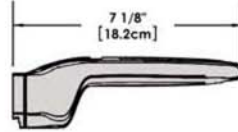

# A10-366-CB-2 10 Piece Gourmet "Nesting" Cobalt Blue Stainless Steel Cookware Set with Ceramica<sup>®</sup>, Non-Stick

Weight 13 lb. (6 kg)

Removable  
Handle

Lids

Saucepan  
6-7/8"  
1-1/2 Quart

Saucepan  
7-5/8"  
2 Quart

Saucepan  
8-1/2"  
3 Quart

Saute/ Fry Pan  
9-7/8"  
3 Quart

Stock Pot  
10-1/4"  
5 Quart

"Nesting"  
Cookware

"Nesting"  
Cookware