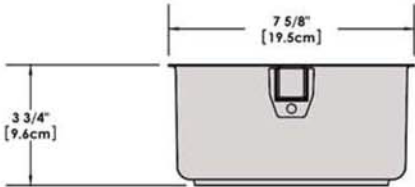

# A10-366-CB-2 10 Piece Gourmet "Nesting" Cobalt Blue Stainless Steel Cookware Set with Ceramica<sup>®</sup>, Non-Stick

Weight 13 lb. (6 kg)

Removable  
Handle

Lids

Saucepan  
6-7/8"  
1-1/2 Quart

Saucepan  
7-5/8"  
2 Quart

Saucepan  
8-1/2"  
3 Quart

Saute/ Fry Pan  
9-7/8"  
3 Quart

Stock Pot  
10-1/4"  
5 Quart

"Nesting"  
Cookware

"Nesting"  
Cookware