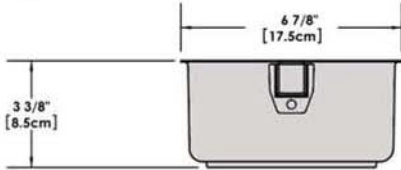

# A10-366-CB-2 10 Piece Gourmet "Nesting" Cobalt Blue Stainless Steel Cookware Set with Ceramica<sup>®</sup>, Non-Stick

Weight 13 lb. (6 kg)

Removable  
Handle

Lids

Saucepan  
6-7/8"  
1-1/2 Quart

Saucepan  
7-5/8"  
2 Quart

Saucepan  
8-1/2"  
3 Quart

Saute/ Fry Pan  
9-7/8"  
3 Quart

Stock Pot  
10-1/4"  
5 Quart

"Nesting"  
Cookware

"Nesting"  
Cookware