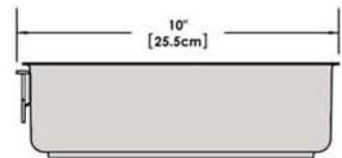

# A10-366-CB-2 10 Piece Gourmet "Nesting" Cobalt Blue Stainless Steel Cookware Set with Ceramica<sup>®</sup>, Non-Stick

Weight 13 lb. (6 kg)

Removable  
Handle

Lids

Saucepan  
6-7/8"  
1-1/2 Quart

Saucepan  
7-5/8"  
2 Quart

Saucepan  
8-1/2"  
3 Quart

Saute/ Fry Pan  
9-7/8"  
3 Quart

Stock Pot  
10-1/4"  
5 Quart

"Nesting"  
Cookware

"Nesting"  
Cookware