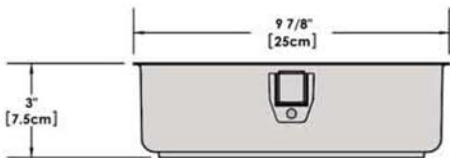

# A10-366-CB-2 10 Piece Gourmet "Nesting" Cobalt Blue Stainless Steel Cookware Set with Ceramica<sup>®</sup>, Non-Stick

Weight 13 lb. (6 kg)

Removable  
Handle

Lids

Saucepan  
6-7/8"  
1-1/2 Quart

Saucepan  
7-5/8"  
2 Quart

Saucepan  
8-1/2"  
3 Quart

Saute/ Fry Pan  
9-7/8"  
3 Quart

Stock Pot  
10-1/4"  
5 Quart

"Nesting"  
Cookware

"Nesting"  
Cookware