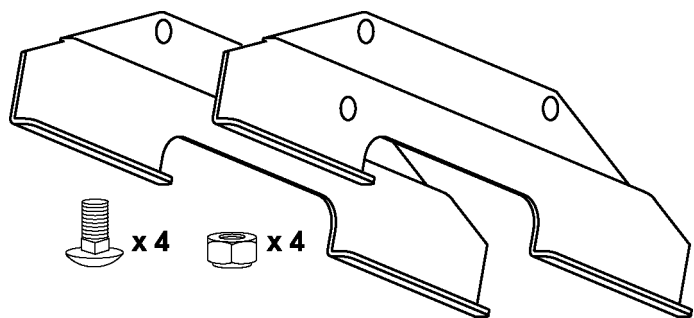

Use Gourmet Series Grills

FITS
NEWPORT™ (A10-918)
CATALINA™ (A10-1218)
MONTEREY™ (A10-1225)
GRILLS.

On Shore Legs for on-shore use.
Stainless steel Table Top Legs attach
to the Newport, Catalina or Monterey
to permit use on the dock, on a picnic
table, or anywhere on-shore.
(Not for use on boats)