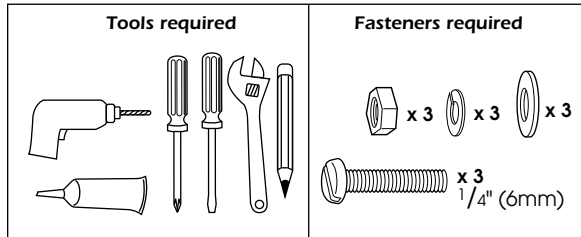

Fits any Magma Tournament Series Tables

Heavy Duty

Contents

Two attractive mirror polished 18-8 stainless steel surface mounted deck sockets and posts combined with our patented 18-8 stainless steel and hard anodized aluminum "Levelock" adjustable mount. Allows for quick adjustment for optimum drainage of your cleaning station. Features a push button/pin lock for instant installation or storage without tools. Includes water drainage hole.

NOTE: Instructions and fasteners for mounting to Tournament Series Tables are included with the tables.