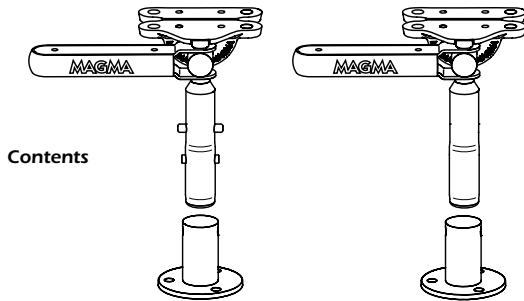

Fits any Magma Tournament Series Tables

Heavy Duty

Contents

Two attractive mirror polished 18-8 stainless steel surface mounted deck sockets and posts combined with our patented 18-8 stainless steel and hard anodized aluminum "Levelock" adjustable mount. Allows for quick adjustment for optimum drainage of your cleaning station. Features a push button/pin lock for instant installation or storage without tools. Includes water drainage hole.

NOTE: Instructions and fasteners for mounting to Tournament Series Tables are included with the tables.