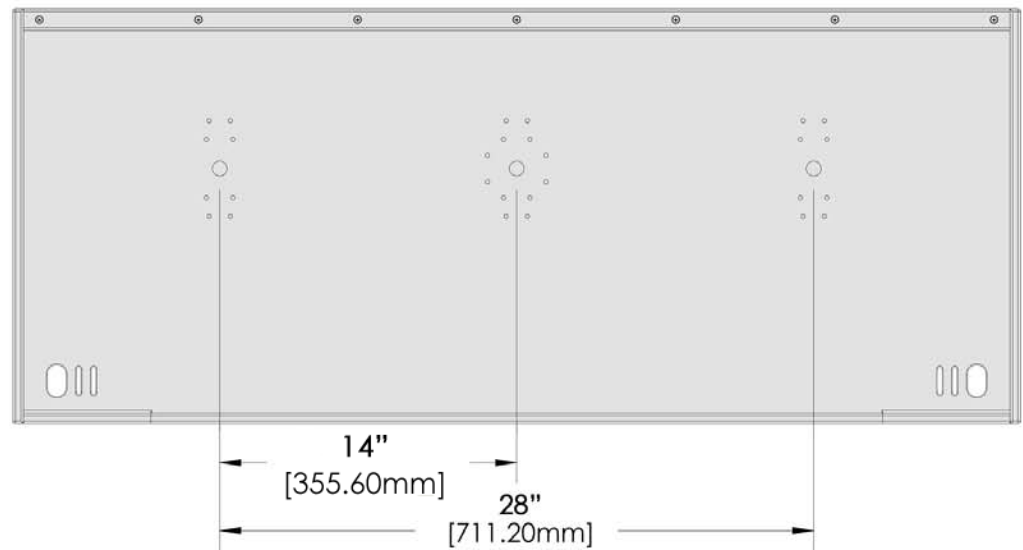

MAGMA PRODUCTS INC. • 3940 Pixie Ave. • Lakewood, CA 90712 • USA • Tel: (562) 627-0500
www.MagmaProducts.com • e-mail: mail@MagmaProducts.com

T10-448HDP
48 Inch Tournament Series™
Cleaning Station
47-1/2" x 19-1/2" (120.7 cm x 49.5 cm)
Table Weight 22.50 lbs.
(10.2 kg)

FRONT

BOTTOM

SIDE