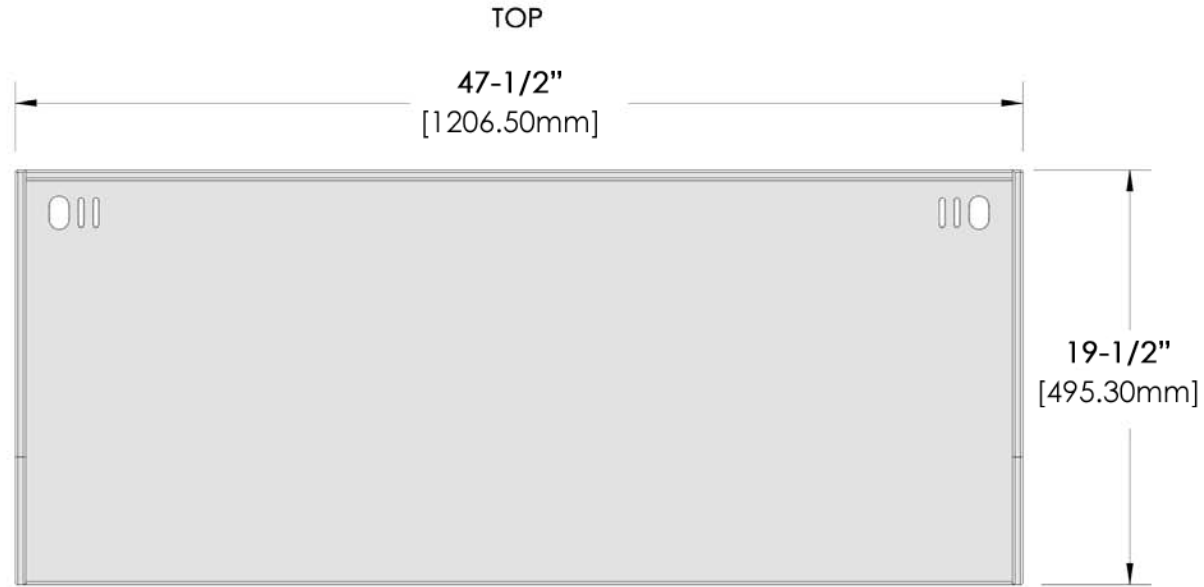

MAGMA PRODUCTS INC. • 3940 Pixie Ave. • Lakewood, CA 90712 • USA • Tel: (562) 627-0500
www.MagmaProducts.com • e-mail: mail@MagmaProducts.com

T10-448HDP
48 Inch Tournament Series™
Cleaning Station
47-1/2" x 19-1/2" (120.7 cm x 49.5 cm)
Table Weight 22.50 lbs.
(10.2 kg)

FRONT

BOTTOM

SIDE