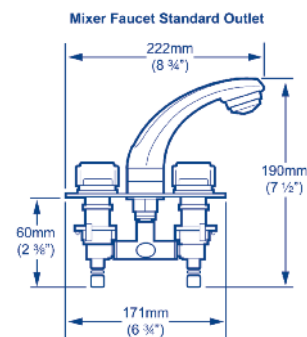

Elegance Faucet Range

Lightweight and durable ABS faucets

Ideal for tight spaces

Robust ABS Construction

- Designed for use with all types of galley pumps
- Easily connects to Whale Quick Connect 15 mm pipework to either 3/8" or 1/2" hose connections
- Choice of single or mixer faucets
- Over 30 years experience - designed, refined and made in our UK facility since the early 1980s

i Product Information

Model Specifications

Models - Retail	RT1210	RT2210
Description	Single Faucet Cold Only	Mixer Faucet Standard Outlet
Colour	White	
Hose Connections	1/2" Threaded Connection	
Materials in Contact With Fluid	Body: ABS, Spout and Valves: Acetal, Seals: Neoprene	
Base Plate (mm)	113 x 55 (4 7/16" x 2 1/8")	171 x 62 (6 3/4" x 2 7/16")
Depth Beneath Surface	60 mm (2 3/8")	60 mm (2 3/8")
Connection to Quick Connect 15 mm	WX1532	WX1532
Connection to 13 mm (1/2") Flexible Hose	WX1532 WX1584B	WX1532 WX1584B

Note: These specifications are retail items only.

For details of our bulk pack range for boat builders and wholesalers - contact Whale Support.

Note: only suitable for pressure systems up to 35psi (2.4bar)

COMPLETE YOUR SYSTEM

Freshwater system accessories such as water filters, and pipework connections – page 76-77

1 Year Warranty

YOU MAY ALSO LIKE

Whale Twist® - Deck Shower with integrated Temperature and Flow Controls – page 72

Swim 'n' Rinse – deck shower – The classic transom Shower – page 74

Watermaster Automatic Pressure Pumps – page 54

Whale chromed brass Faucets and showers – page 70-71

Front View