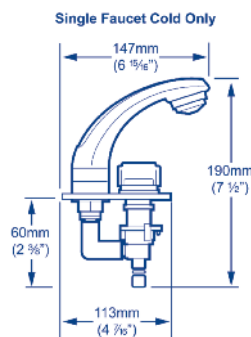

1 Year Warranty

YOU MAY ALSO LIKE

Whale Twist® - Deck Shower with integrated Temperature and Flow Controls – page 72

Swim 'n' Rinse – deck shower – The classic transom Shower – page 74

Watermaster Automatic Pressure Pumps – page 54

Whale chromed brass Faucets and showers – page 70-71

Front View