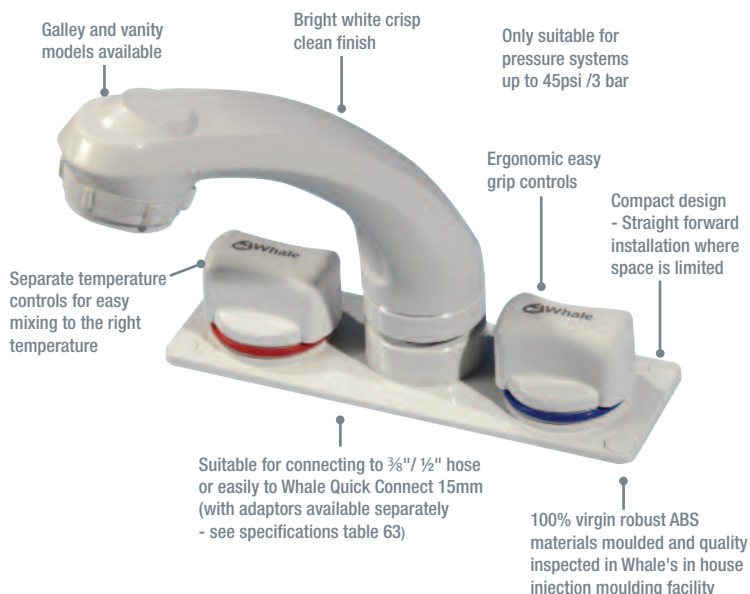

Elegance Faucet Range

Lightweight and durable ABS faucets

Ideal for tight spaces

Robust ABS Construction

- Designed for use with all types of galley pumps
- Easily connects to Whale Quick Connect 15 mm pipework to either 3/8" or 1/2" hose connections
- Choice of single or mixer faucets
- Over 30 years experience - designed, refined and made in our UK facility since the early 1980s

RT1210
Elegance - Cold Only
1 Year Warranty

i Product Information

Model Specifications

Models - Retail	RT1210	RT2210
Description	Single Faucet Cold Only	Mixer Faucet Standard Outlet
Colour	White	
Hose Connections	1/2" Threaded Connection	
Materials in Contact With Fluid	Body: ABS, Spout and Valves: Acetal, Seals: Neoprene	
Base Plate (mm)	113 x 55 (4 7/16" x 2 1/8")	171 x 62 (6 3/4" x 2 7/16")
Depth Beneath Surface	60 mm (2 3/8")	60 mm (2 3/8")
Connection to Quick Connect 15 mm	WX1532	WX1532
Connection to 13 mm (1/2") Flexible Hose	WX1532 WX1584B	WX1532 WX1584B

COMPLETE YOUR SYSTEM

Freshwater system accessories such as water filters, and pipework connections – page 76-77

1 Year Warranty

YOU MAY ALSO LIKE

Whale Twist® - Deck Shower with integrated Temperature and Flow Controls – page 72

Swim 'n' Rinse – deck shower – The classic transom Shower – page 74

Watermaster Automatic Pressure Pumps – page 54

Whale chromed brass Faucets and showers – page 70-71

Front View

Front View