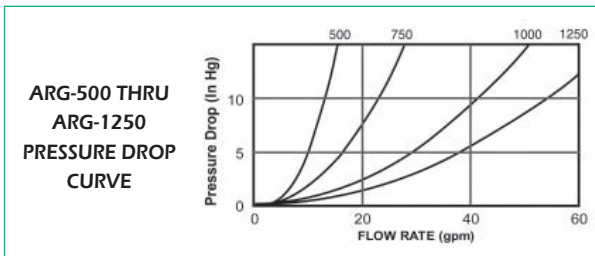

ARG SERIES
with magnifying cap for easy inspection

Go to www.groco.net for updates, applications, and servicing information.

ARG SERIES IS NOW AVAILABLE WITH BSPP OR NPT THREADS

PLASTIC BASKET	#304 SS BASKET	MONEL BASKET	THREAD NPT/BSPP	DIMENSIONS (P-16)					RATIO	WEIGHT lbs/kg
				A inch/mm	B inch/mm	C inch/mm	D inch/mm	E inch/mm		
ARG-500-P	ARG-500-S	ARG-500	1/2"	6.4/162.6	4.5/114.3	5.3/134.6	1.5/38.1	-	54	3.5/1.6
ARG-755-P	ARG-755-S	ARG-755	3/4"	6.4/162.6	4.5/114.3	5.3/134.6	1.5/38.1	-	24	3.5/1.6
ARG-750-P	ARG-750-S	ARG-750	3/4"	8.4/213.4	4.5/114.3	5.3/134.6	1.5/38.1	-	36	3.7/1.7
ARG-1000-P	ARG-1000-S	ARG-1000	1"	9.0/228.6	5.8/147.3	6.5/165.1	2.0/50.8	-	28	5.8/2.6
ARG-1210-P	ARG-1210-S	ARG-1210	1-1/4"	9.2/233.7	5.8/147.3	6.5/165.1	2.3/58.4	-	18	6.1/2.8
ARG-1250-P	ARG-1250-S	ARG-1250	1-1/4"	10.6/269.2	5.8/147.3	6.5/165.1	2.3/58.4	-	24	6.4/2.9
ARG-1500-P	ARG-1500-S	ARG-1500	1-1/2"	11.4/289.6	7.3/185.4	7.8/198.1	2.5/63.5	-	20	9.6/4.4
ARG-2015-P	ARG-2015-S	ARG-2015	2"	12.0/304.8	7.3/185.4	7.8/198.1	2.8/71.1	-	11	11.1/5.0
ARG-2000-P	ARG-2000-S	ARG-2000	2"	14.0/355.6	7.3/185.4	7.8/198.1	2.8/71.1	-	14	12.2/5.5
ARG-2515-P	ARG-2515-S	ARG-2515	2-1/2"	12.7/322.6	7.3/185.4	7.8/198.1	3.1/78.7	-	7	13.5/6.1
ARG-2520-P	ARG-2520-S	ARG-2520	2-1/2"	14.6/370.8	7.3/185.4	7.8/198.1	3.1/78.7	-	9	13.5/6.1
ARG-2500-P	ARG-2500-S	ARG-2500	2-1/2"	17.0/431.8	7.3/185.4	7.8/198.1	3.1/78.7	-	11	14.2/6.4
ARG-3015-P	ARG-3015-S	ARG-3015	3"	13.3/337.8	7.3/185.4	7.8/198.1	3.5/88.9	-	5	15.0/6.8
ARG-3020-P	ARG-3020-S	ARG-3020	3"	15.2/386.1	7.3/185.4	7.8/198.1	3.5/88.9	-	6	15.8/7.2
ARG-3025-P	ARG-3025-S	ARG-3025	3"	17.4/442.0	7.3/185.4	7.8/198.1	3.5/88.9	-	8	16.5/7.5
ARG-3000-P	ARG-3000-S	ARG-3000	3"	19.8/502.9	7.3/185.4	7.8/198.1	3.5/88.9	-	9	17.3/7.8