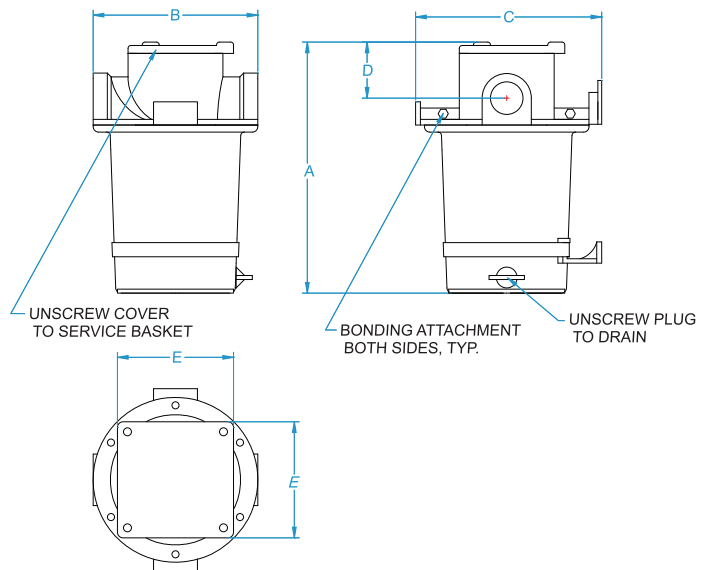

ARG SERIES
with magnifying cap for easy inspection

Go to www.groco.net for updates, applications, and servicing information.

ARG SERIES IS NOW AVAILABLE WITH BSPP OR NPT THREADS

PLASTIC BASKET	#304 SS BASKET	MONEL BASKET	THREAD NPT/BSPP	DIMENSIONS (P-16)					RATIO	WEIGHT lbs/kg
				A inch/mm	B inch/mm	C inch/mm	D inch/mm	E inch/mm		
ARG-500-P	ARG-500-S	ARG-500	1/2"	6.4/162.6	4.5/114.3	5.3/134.6	1.5/38.1	-	54	3.5/1.6
ARG-755-P	ARG-755-S	ARG-755	3/4"	6.4/162.6	4.5/114.3	5.3/134.6	1.5/38.1	-	24	3.5/1.6
ARG-750-P	ARG-750-S	ARG-750	3/4"	8.4/213.4	4.5/114.3	5.3/134.6	1.5/38.1	-	36	3.7/1.7
ARG-1000-P	ARG-1000-S	ARG-1000	1"	9.0/228.6	5.8/147.3	6.5/165.1	2.0/50.8	-	28	5.8/2.6
ARG-1210-P	ARG-1210-S	ARG-1210	1-1/4"	9.2/233.7	5.8/147.3	6.5/165.1	2.3/58.4	-	18	6.1/2.8
ARG-1250-P	ARG-1250-S	ARG-1250	1-1/4"	10.6/269.2	5.8/147.3	6.5/165.1	2.3/58.4	-	24	6.4/2.9
ARG-1500-P	ARG-1500-S	ARG-1500	1-1/2"	11.4/289.6	7.3/185.4	7.8/198.1	2.5/63.5	-	20	9.6/4.4
ARG-2015-P	ARG-2015-S	ARG-2015	2"	12.0/304.8	7.3/185.4	7.8/198.1	2.8/71.1	-	11	11.1/5.0
ARG-2000-P	ARG-2000-S	ARG-2000	2"	14.0/355.6	7.3/185.4	7.8/198.1	2.8/71.1	-	14	12.2/5.5
ARG-2515-P	ARG-2515-S	ARG-2515	2-1/2"	12.7/322.6	7.3/185.4	7.8/198.1	3.1/78.7	-	7	13.5/6.1
ARG-2520-P	ARG-2520-S	ARG-2520	2-1/2"	14.6/370.8	7.3/185.4	7.8/198.1	3.1/78.7	-	9	13.5/6.1
ARG-2500-P	ARG-2500-S	ARG-2500	2-1/2"	17.0/431.8	7.3/185.4	7.8/198.1	3.1/78.7	-	11	14.2/6.4
ARG-3015-P	ARG-3015-S	ARG-3015	3"	13.3/337.8	7.3/185.4	7.8/198.1	3.5/88.9	-	5	15.0/6.8
ARG-3020-P	ARG-3020-S	ARG-3020	3"	15.2/386.1	7.3/185.4	7.8/198.1	3.5/88.9	-	6	15.8/7.2
ARG-3025-P	ARG-3025-S	ARG-3025	3"	17.4/442.0	7.3/185.4	7.8/198.1	3.5/88.9	-	8	16.5/7.5
ARG-3000-P	ARG-3000-S	ARG-3000	3"	19.8/502.9	7.3/185.4	7.8/198.1	3.5/88.9	-	9	17.3/7.8