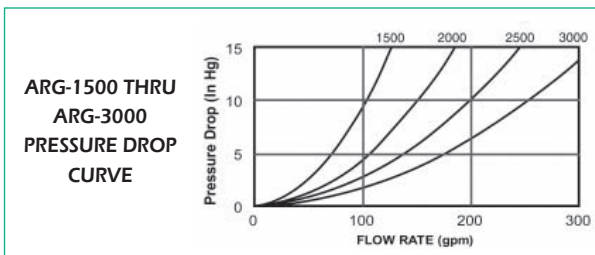

ARG SERIES
with magnifying cap for easy inspection

Go to www.groco.net for updates, applications, and servicing information.

ARG SERIES IS NOW AVAILABLE WITH BSPP OR NPT THREADS

PLASTIC BASKET	#304 SS BASKET	MONEL BASKET	THREAD NPT/BSPP	DIMENSIONS (P-16)					RATIO	WEIGHT lbs/kg
				A inch/mm	B inch/mm	C inch/mm	D inch/mm	E inch/mm		
ARG-500-P	ARG-500-S	ARG-500	1/2"	6.4/162.6	4.5/114.3	5.3/134.6	1.5/38.1	-	54	3.5/1.6
ARG-755-P	ARG-755-S	ARG-755	3/4"	6.4/162.6	4.5/114.3	5.3/134.6	1.5/38.1	-	24	3.5/1.6
ARG-750-P	ARG-750-S	ARG-750	3/4"	8.4/213.4	4.5/114.3	5.3/134.6	1.5/38.1	-	36	3.7/1.7
ARG-1000-P	ARG-1000-S	ARG-1000	1"	9.0/228.6	5.8/147.3	6.5/165.1	2.0/50.8	-	28	5.8/2.6
ARG-1210-P	ARG-1210-S	ARG-1210	1-1/4"	9.2/233.7	5.8/147.3	6.5/165.1	2.3/58.4	-	18	6.1/2.8
ARG-1250-P	ARG-1250-S	ARG-1250	1-1/4"	10.6/269.2	5.8/147.3	6.5/165.1	2.3/58.4	-	24	6.4/2.9
ARG-1500-P	ARG-1500-S	ARG-1500	1-1/2"	11.4/289.6	7.3/185.4	7.8/198.1	2.5/63.5	-	20	9.6/4.4
ARG-2015-P	ARG-2015-S	ARG-2015	2"	12.0/304.8	7.3/185.4	7.8/198.1	2.8/71.1	-	11	11.1/5.0
ARG-2000-P	ARG-2000-S	ARG-2000	2"	14.0/355.6	7.3/185.4	7.8/198.1	2.8/71.1	-	14	12.2/5.5
ARG-2515-P	ARG-2515-S	ARG-2515	2-1/2"	12.7/322.6	7.3/185.4	7.8/198.1	3.1/78.7	-	7	13.5/6.1
ARG-2520-P	ARG-2520-S	ARG-2520	2-1/2"	14.6/370.8	7.3/185.4	7.8/198.1	3.1/78.7	-	9	13.5/6.1
ARG-2500-P	ARG-2500-S	ARG-2500	2-1/2"	17.0/431.8	7.3/185.4	7.8/198.1	3.1/78.7	-	11	14.2/6.4
ARG-3015-P	ARG-3015-S	ARG-3015	3"	13.3/337.8	7.3/185.4	7.8/198.1	3.5/88.9	-	5	15.0/6.8
ARG-3020-P	ARG-3020-S	ARG-3020	3"	15.2/386.1	7.3/185.4	7.8/198.1	3.5/88.9	-	6	15.8/7.2
ARG-3025-P	ARG-3025-S	ARG-3025	3"	17.4/442.0	7.3/185.4	7.8/198.1	3.5/88.9	-	8	16.5/7.5
ARG-3000-P	ARG-3000-S	ARG-3000	3"	19.8/502.9	7.3/185.4	7.8/198.1	3.5/88.9	-	9	17.3/7.8