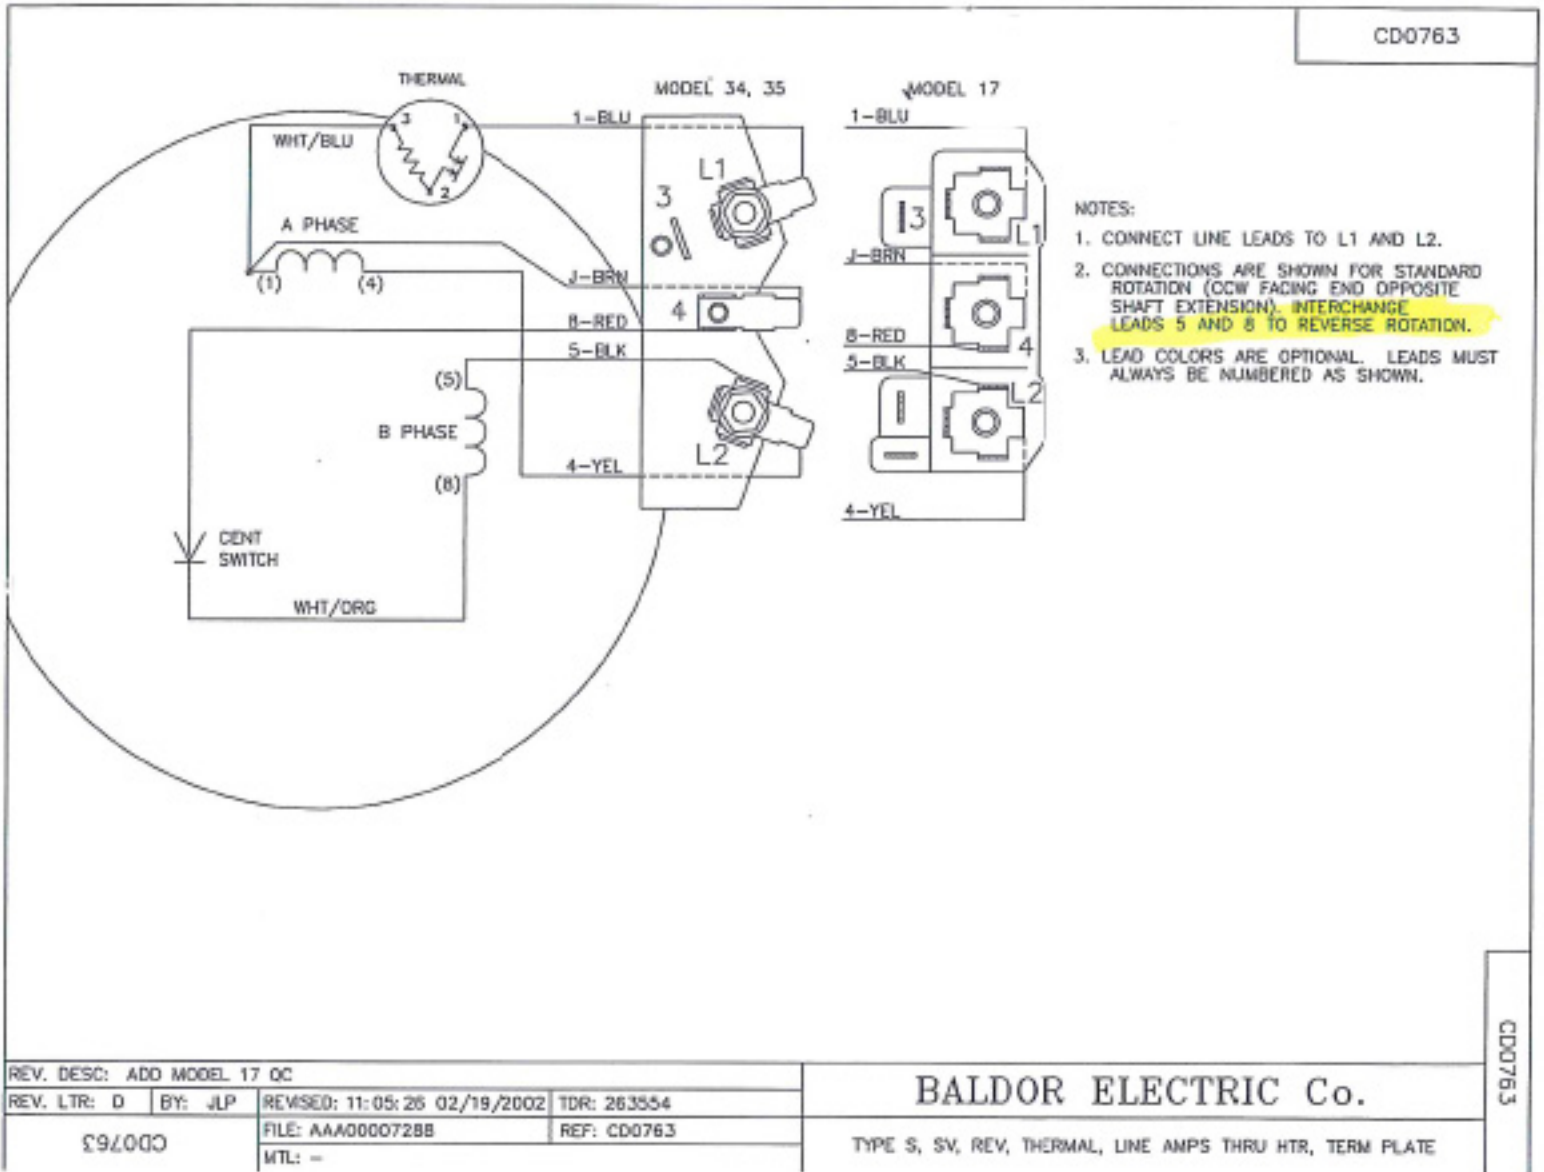

To Reverse Flow

CD0763

CD0763

REV. DESC: ADD MODEL 17 OC			
REV. LTR: D	BY: JLP	REVISED: 11:05:26 02/19/2002	TDR: 263554
92000		FILE: AAA00007288	REF: CD0763
MTL: -			

BALDOR ELECTRIC Co.

TYPE S, SV, REV, THERMAL, LINE AMPS THRU HTR, TERM PLATE