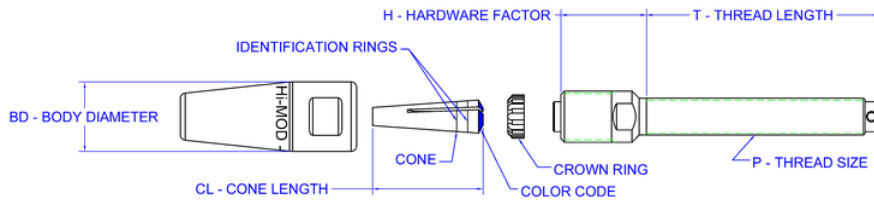

**Compression Stud (how to install these fittings)**

**Strand Configuration Part #**

1x19	7x7 or 7x19	Wire Ø	P-Thread	H-Hardware Factor	T-Thd Length	Weight lbs.
14CTS18	14CTS18-7	1/8"	1/4-28	5/8"	2"	0.05
14CTS532	14CTS532-7	5/32"	1/4-28	11/16"	2"	0.07
516CTS532	516CTS532-7	5/32"	5/16-24	7/8"	2-1/4"	0.09
516CTS316	516CTS316-7	3/16"	5/16-24	1"	2-1/4"	0.14
38CTS316	38CTS316-7	3/16"	3/8-24	7/8"	2-5/8"	0.17
38CTS732	38CTS732-7	7/32"	3/8-24	7/8"	2-5/8"	0.17
716CTS732	716CTS732-7	7/32"	7/16-20	1"	2-7/8"	0.20
38CTS14	38CTS14-7	1/4"	3/8-24	1-1/8"	2-5/8"	0.24
716CTS14	716CTS14-7	1/4"	7/16-20	1-1/8"	2-7/8"	0.28
12CTS14	12CTS14-7	1/4"	1/2-20	1-1/16"	3-1/2"	0.35
12CTS932	12CTS932-7	9/32"	1/2-20	1-1/8"	3-1/2"	0.43
12CTS516	12CTS516-7	5/16"	1/2-20"	1-1/2"	3-1/2"	0.62
58CTS516	58CTS516-7	5/16"	5/8-18	1-1/2"	3-3/4"	0.75
58CTS38	58CTS38-7	3/8"	5/8-18	1-3/8"	3-7/8"	1.02
34CTS38	34CTS38-7	3/8"	3/4-16	1-1/2"	4-5/8"	1.24
34CTS716	34CTS716-7	7/16"	3/4-16	1-1/2"	4-5/8"	1.22
34CTS12	34CTS12-7	1/2"	3/4-16	2"	4-5/8"	1.95
78CTS12	78CTS12-7	1/2"	7/8-14	2"	5-1/2"	2.85
78CTS916	78CTS916-7	9/16"	7/8-14	2-1/8"	5-1/2"	2.87
1CTS58	1CTS58-7	5/8"	1.0-12	2-3/4"	6-1/4"	4.35
118CTS34	118CTS34-7	3/4"	1 1/8-12	2-1/2"	7-3/4"	5.27
114CTS78	114CTS78-7	7/8"	1 1/4-12	2-7/8"	7-3/4"	7.36
138CTS1	138CTS1-7	1"	1 3/8-12	3-5/8"	8-1/2"	14.5