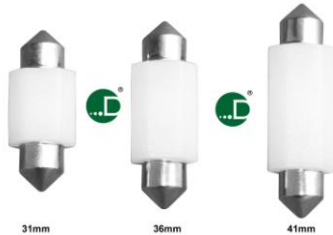

## Single-Sided Cool White Festoon Bulbs (12/24V): 31mm, 36mm, and 41mm (Sold in Pairs)

PN: 31mm:9000982, 36mm:9000999, and 41mm:9001002

### 150 Lumen Cool White Festoon LED Bulbs

12/24V 2W Single-Sided Cool-White Festoon LED Bulbs.

- Replaces pointed festoon bulbs.
- LEDs on one side only: single-sided.
- Non-polarized.
- Built-in regulated power supply; constant wattage draw regardless of voltage fluctuations from the source, meaning no flickering and longer LED life.
- Cool-white 6000 K, 150 lumens.
- Chrome-plated copper contacts.
- Ceramic heat sink.
- White frosted lens cover.
- Long service life, shockproof, and ultra-rugged with no filament to burn out or break.
- Very low power consumption (approximately 2W).

**PN: 31mm:9000982, 36mm:9000999, and 41mm:9001002**

#### Mechanical:

Chrome Plated Copper Contacts

Dimensions: 31mm, 36mm, and 41mm