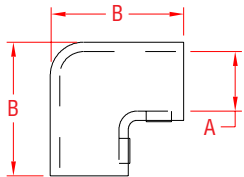

RAIL ELBOW

316 STAINLESS STEEL

ITEM

A

B

WT

(size)

(lb)

90 DEGREE

S3665-0900

7/8"

2.00"

0.32

S3665-0901

1"

2.05"

0.36

NOTE:

SOLD INDIVIDUALLY, WITH SET SCREWS. USE 1/8" ALLEN KEY.