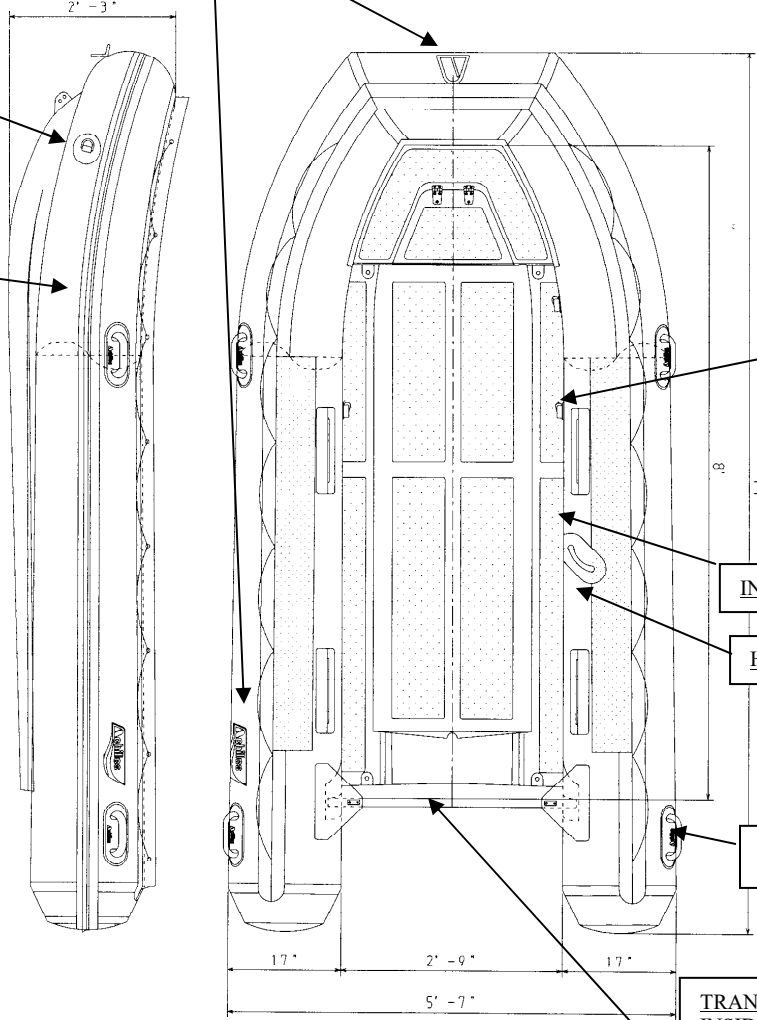

ACHILLES LOGO
ACHILLES "A" LOGO - C493
ACHILLES WAVE LOGO - C492

TOWING D-RINGS
35MM - C414BK

TEAR DROP
RUBSTRAKE
BLACK
VDF080BK

AIR VALVE PARTS
COMPLETE - C342GY
VALVE CAP - C349GY
CAP DIAPHRAM - C348
VALVE BASE - C333
VALVE FLAPPER - C342I
VALVE STRAP - C343N
O-RING - C344
BASE RING - C345GY

INSIDE OAR STRAP - C4128RD

HELMSMAN GRIP - C421BK

CARRY HANDLES - C425BK

TRANSOM PARTS
INSIDE TRANSOM PLATE - SC621
OUTSIDE TRANSOM PLATE - SC3104
HB SPLASH GUARD BRACKETS - WH001
HB SPLASH GUARD - TR001

OTHER PARTS
PADDLE-B-2
REPAIR KIT - C210RD
FOOT PUMP BRAVO 8 - BR8
(OPTIONAL)
ALUMINUM SEAT - AST350
UNDER SEAT STOWAGE BAG W/POCKETS - USSTBAG
PRESSURE GAUGE - E132

SELF-BAILER PARTS
CEREDI DRAIN VALVE (INCLUDES PLUG) - C447
CEREDI PLUG ONLY - CEREDI

HB-335AX PRO

2021

LINE DRAWING & PARTS LIST