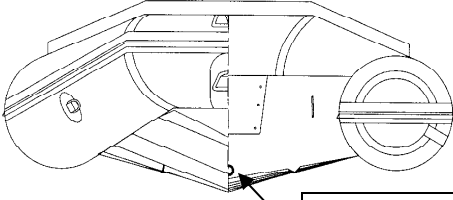

ACHILLES LOGO
ACHILLES "A" LOGO - C493
ACHILLES WAVE LOGO - C492

TOWING D-RINGS
35MM - C414BK

TEAR DROP
RUBSTRAKE
BLACK
VDF080BK

AIR VALVE PARTS
COMPLETE - C342GY
VALVE CAP - C349GY
CAP DIAPHRAM - C348
VALVE BASE - C333
VALVE FLAPPER - C342I
VALVE STRAP - C343N
O-RING - C344
BASE RING - C345GY

INSIDE OAR STRAP - C4128RD

HELMSMAN GRIP - C421BK

CARRY HANDLES - C425BK

TRANSOM PARTS
INSIDE TRANSOM PLATE - SC621
OUTSIDE TRANSOM PLATE - SC3104
HB SPLASH GUARD BRACKETS - WH001
HB SPLASH GUARD - TR001

OTHER PARTS
PADDLE-B-2
REPAIR KIT - C210RD
FOOT PUMP BRAVO 8 - BR8
(OPTIONAL)
ALUMINUM SEAT - AST350
UNDER SEAT STOWAGE BAG W/POCKETS - USSTBAG
PRESSURE GAUGE - E132

SELF-BAILER PARTS
CEREDI DRAIN VALVE (INCLUDES PLUG) - C447
CEREDI PLUG ONLY - CEREDI

HB-335AX PRO

2021

LINE DRAWING & PARTS LIST