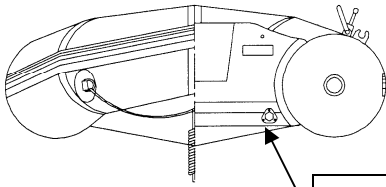

RUBSTRAKE
GRAY / WHITE - VA083WH

AIR VALVE PARTS
COMPLETE - C342GY
VALVE CAP - C349GY
CAP DIAPHRAM - C348
VALVE FLAPPER - C3421
VALVE STRAP - C343N
O-RING - C344
VALVE BASE - C333
BASE RING - C345GY

OARS & OARLOCK PARTS
OARS - DC635
OARLOCK - DC4126GY
SCREW CAPS - DC393
PIN & RIVET SET - COM165
OAR HOLDER - DC4123GY

SELF-BAILER PARTS
BAILER VALVE (INCLUDES FLAPPER) - C441A
BAILER PLUG - C441B
BAILER FLAPPER - C441C

LEX-77

2021

LINE DRAWING & PARTS LIST