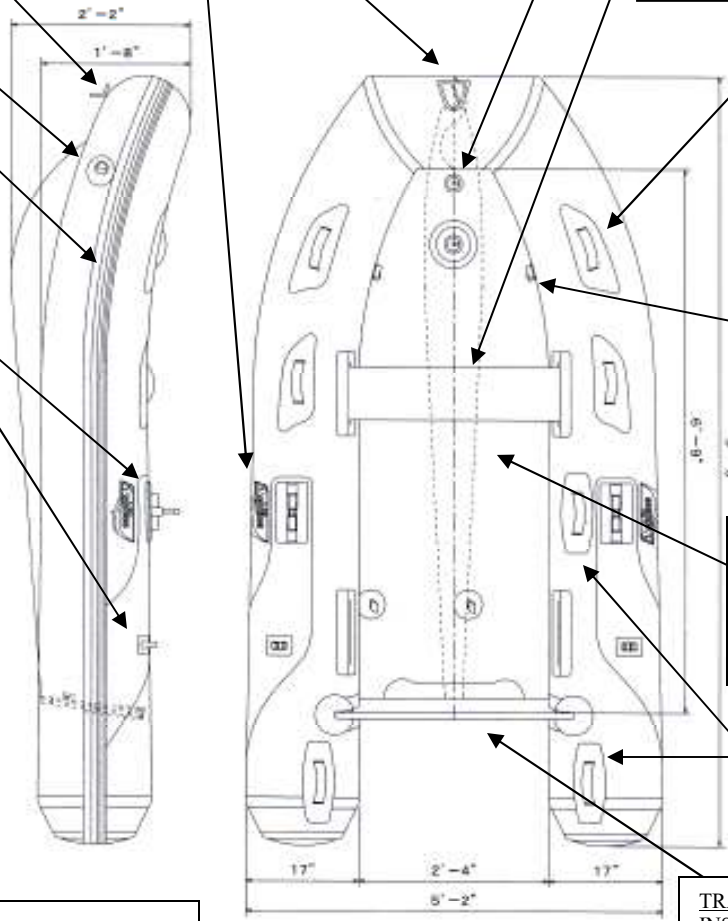

BOW HANDLE - C423LG
OR C423WH

TOWING D-RINGS
35MM - C414GY

TEAR DROP RUBSTRAKE
GRAY / WHITE - VDF090WH

OARS & OARLOCK PARTS
OARS - DC632
OARLOCK - DC4124GY
SCREW CAPS - DC393
PIN & RIVET SET - COM165
OAR HOLDER - DC4123GY

OTHER PARTS
REPAIR KIT - C210LG OR C210WH
FOOT PUMP BRAVO 9 - BR9
IN-LINE PRESSURE GUAGE - E136
CARRY BAG - SJ824
(OPTIONAL)
DIAL PRESSURE GUAGE - E135
UNDER SEAT STOWAGE BAG W/POCKETS - USSTBAG

ACHILLES LOGOS
ACHILLES "A" LOGO - C493
ACHILLES WAVE LOGO - C492

INSIDE BOW LIFTING D-RING - C415LG
OR C415WH

SEAT PARTS
ALUMINUM SEAT - AST310
SEAT CHANNEL PATCH - DC412LG
OR DC412WH
SEAT PLASTIC CHANNELS - EA003

FABRIC HANDLES -
C426PORT
C426STBD

AIR VALVE PARTS
COMPLETE - C342GY
VALVE CAP - C349GY
CAP DIAPHRAM - C348
VALVE FLAPPER - C3421
VALVE STRAP - C343N
O-RING - C344
VALVE BASE - C333
BASE RING - C345GY

FLOOR & KEEL PARTS
AIR FLOOR - FQL290E
AIR KEEL - K290E
FLOOR VALVE BASE - C333A
GAS TANK PAD - GASTP
TANK TIE DOWN - TBD

FABRIC HANDLE - C431LG

TRANSOM PARTS
INSIDE TRANSOM PLATE - SC620
OUTSIDE TRANSOM PLATE -
SC3104

SELF-BAILER PARTS
BAILER VALVE (INCLUDES FLAPPER) -
C441A
BAILER PLUG - C441B
BAILER FLAPPER - C441C

LSI-290E

2021

LINE DRAWING & PARTS LIST