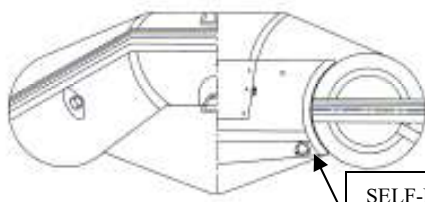

BOW HANDLE - C423LG
OR C423WH

TOWING D-RINGS
35MM - C414GY

TEAR DROP RUBSTRAKE
GRAY / WHITE - VDF090WH

OARS & OARLOCK PARTS
OARS - DC632
OARLOCK - DC4124GY
SCREW CAPS - DC393
PIN & RIVET SET - COM165
OAR HOLDER - DC4123GY

OTHER PARTS
REPAIR KIT - C210LG OR C210WH
FOOT PUMP BRAVO 9 - BR9
IN-LINE PRESSURE GUAGE - E136
CARRY BAG - SJ824
(OPTIONAL)
DIAL PRESSURE GUAGE - E135
UNDER SEAT STOWAGE BAG W/POCKETS - USSTBAG

ACHILLES LOGOS
ACHILLES "A" LOGO - C493
ACHILLES WAVE LOGO - C492

INSIDE BOW LIFTING D-RING - C415LG
OR C415WH

SEAT PARTS
ALUMINUM SEAT - AST310
SEAT CHANNEL PATCH - DC412LG
OR DC412WH
SEAT PLASTIC CHANNELS - EA003

FABRIC HANDLES -
C426PORT
C426STBD

AIR VALVE PARTS
COMPLETE - C342GY
VALVE CAP - C349GY
CAP DIAPHRAM - C348
VALVE FLAPPER - C3421
VALVE STRAP - C343N
O-RING - C344
VALVE BASE - C333
BASE RING - C345GY

FLOOR & KEEL PARTS
AIR FLOOR - FQL290E
AIR KEEL - K290E
FLOOR VALVE BASE - C333A
GAS TANK PAD - GASTP
TANK TIE DOWN - TBD

FABRIC HANDLE - C431LG

TRANSOM PARTS
INSIDE TRANSOM PLATE - SC620
OUTSIDE TRANSOM PLATE -
SC3104

SELF-BAILER PARTS
BAILER VALVE (INCLUDES FLAPPER) -
C441A
BAILER PLUG - C441B
BAILER FLAPPER - C441C

LSI-290E

2021

LINE DRAWING & PARTS LIST