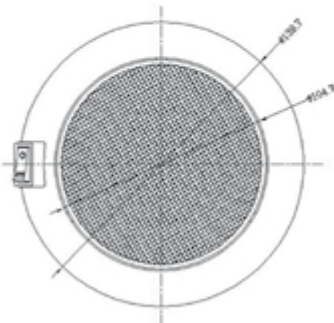

COLOMBO

Dimensions in: mm/inch

Colombo

LED dome light –
Fitted with white and red LEDs.
Extremely low power consumption

Housing

Plastic or stainless steel

Mounting

Surface-mount

Electric

On / off / on switch,
 bulb included

1

2

No.	Description	Wattage	Housing colour	Voltage	Article number
1	LED dome light	< 2 W, white < 1 W, red	White	12 V	3716602700
2	LED dome light	< 2 W, white < 1 W, red	Stainless steel	12 V	3716601700