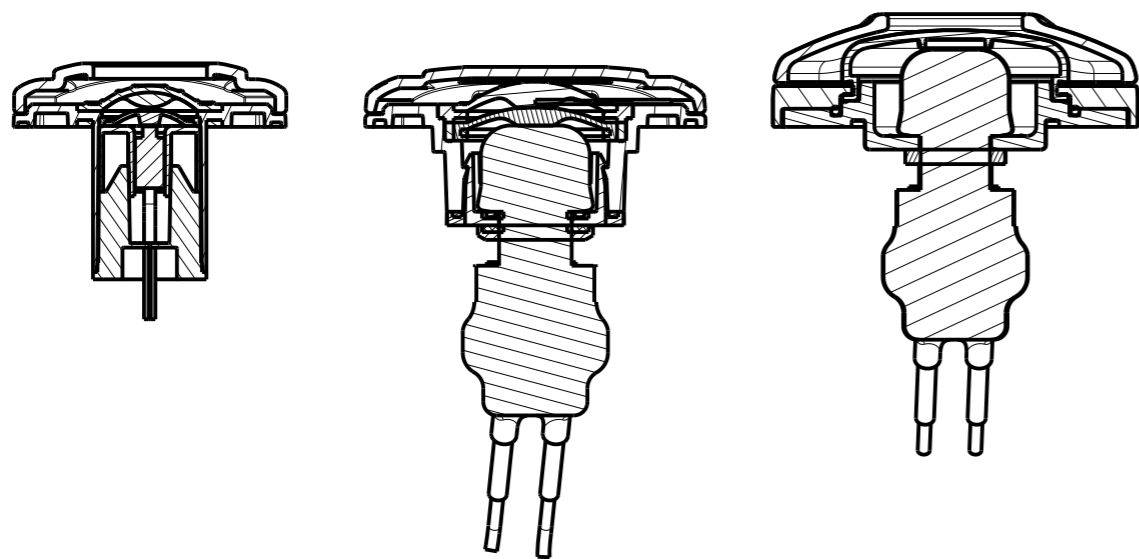

SX DECK SWITCH

CHSX DECK SWITCH

CUSTOM DECK SWITCH

3 HOLES \varnothing 4.5
ON 43.0 PCD

3 HOLES \varnothing 4.5
ON 56.0 PCD

4 HOLES \varnothing 4.2
ON 65.0 PCD

SECTION X-X

\varnothing 25.0
 \varnothing 60.0

\varnothing 45.4
 \varnothing 75.0

\varnothing 40.0
 \varnothing 80.5

SX DECK SWITCH

CHSX DECK SWITCH

CUSTOM DECK SWITCH

LEWMAR

Unauthorised use, manufacture or reproduction
In whole or in part is prohibited