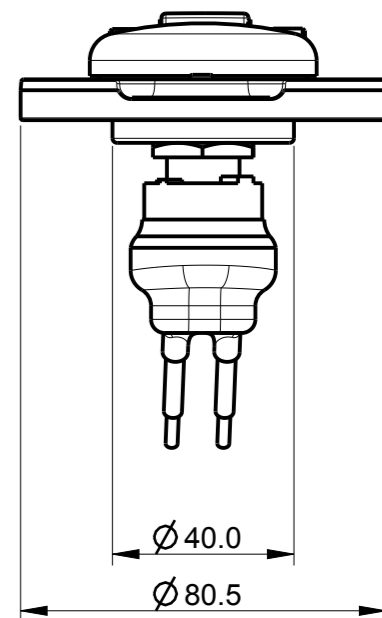

SX DECK SWITCH

CHSX DECK SWITCH

CUSTOM DECK SWITCH

3 HOLES \varnothing 4.5
ON 43.0 PCD

3 HOLES \varnothing 4.5
ON 56.0 PCD

4 HOLES \varnothing 4.2
ON 65.0 PCD

SECTION X-X

\varnothing 25.0
 \varnothing 60.0

\varnothing 45.4
 \varnothing 75.0

\varnothing 40.0
 \varnothing 80.5

SX DECK SWITCH

CHSX DECK SWITCH

CUSTOM DECK SWITCH

LEWMAR

Unauthorised use, manufacture or reproduction
In whole or in part is prohibited