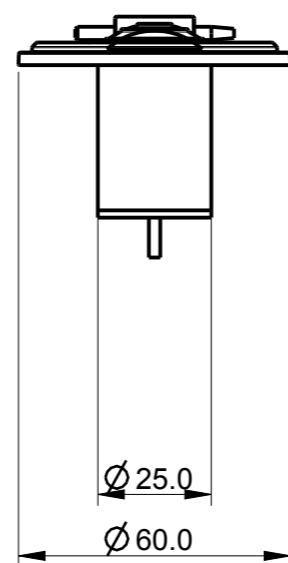

SX DECK SWITCH

CHSX DECK SWITCH

CUSTOM DECK SWITCH

3 HOLES \varnothing 4.5
ON 43.0 PCD

3 HOLES \varnothing 4.5
ON 56.0 PCD

4 HOLES \varnothing 4.2
ON 65.0 PCD

SECTION X-X

\varnothing 25.0
 \varnothing 60.0

\varnothing 45.4
 \varnothing 75.0

\varnothing 40.0
 \varnothing 80.5

SX DECK SWITCH

CHSX DECK SWITCH

CUSTOM DECK SWITCH

LEWMAR

Unauthorised use, manufacture or reproduction
In whole or in part is prohibited