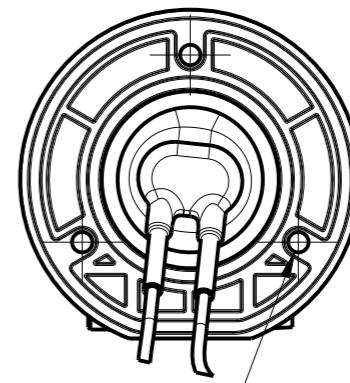

SX DECK SWITCH

CHSX DECK SWITCH

CUSTOM DECK SWITCH

3 HOLES \varnothing 4.5
ON 43.0 PCD

3 HOLES \varnothing 4.5
ON 56.0 PCD

4 HOLES \varnothing 4.2
ON 65.0 PCD

SECTION X-X

\varnothing 25.0
 \varnothing 60.0

\varnothing 45.4
 \varnothing 75.0

\varnothing 40.0
 \varnothing 80.5

SX DECK SWITCH

CHSX DECK SWITCH

CUSTOM DECK SWITCH

LEWMAR

Unauthorised use, manufacture or reproduction
In whole or in part is prohibited