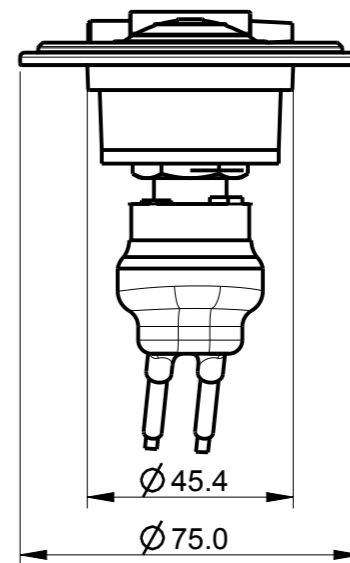

SX DECK SWITCH

CHSX DECK SWITCH

CUSTOM DECK SWITCH

3 HOLES \varnothing 4.5
ON 43.0 PCD

3 HOLES \varnothing 4.5
ON 56.0 PCD

4 HOLES \varnothing 4.2
ON 65.0 PCD

SECTION X-X

\varnothing 25.0
 \varnothing 60.0

\varnothing 45.4
 \varnothing 75.0

\varnothing 40.0
 \varnothing 80.5

SX DECK SWITCH

CHSX DECK SWITCH

CUSTOM DECK SWITCH

LEWMAR

Unauthorised use, manufacture or reproduction
In whole or in part is prohibited