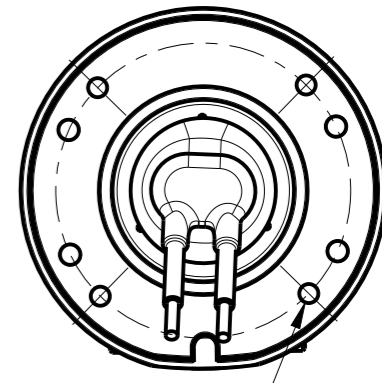

SX DECK SWITCH

CHSX DECK SWITCH

CUSTOM DECK SWITCH

3 HOLES \varnothing 4.5
ON 43.0 PCD

3 HOLES \varnothing 4.5
ON 56.0 PCD

4 HOLES \varnothing 4.2
ON 65.0 PCD

SECTION X-X

\varnothing 25.0
 \varnothing 60.0

\varnothing 45.4
 \varnothing 75.0

\varnothing 40.0
 \varnothing 80.5

SX DECK SWITCH

CHSX DECK SWITCH

CUSTOM DECK SWITCH

LEWMAR

Unauthorised use, manufacture or reproduction
In whole or in part is prohibited