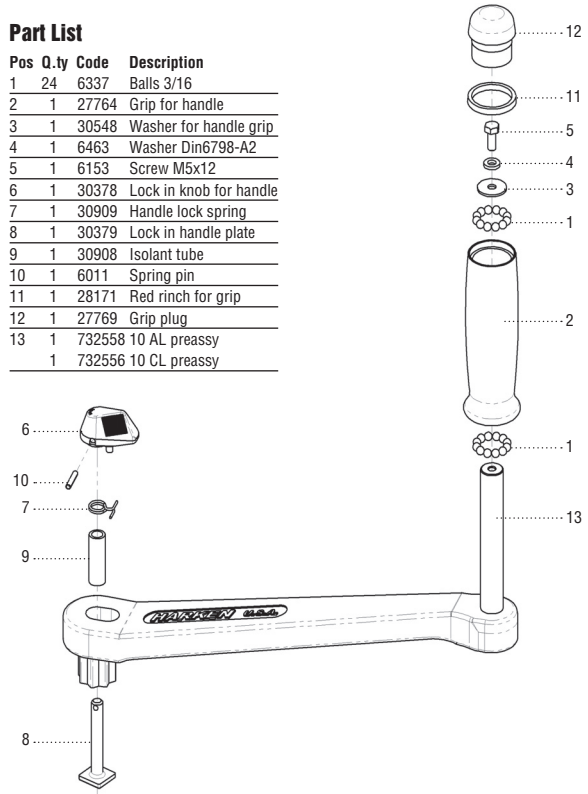

### Part List

| Pos | Q.ty | Code   | Description             |
|-----|------|--------|-------------------------|
| 1   | 48   | 6337   | Balls 3/16              |
| 2   | 1    | 27764  | Grip for handle         |
| 3   | 1    | 35126  | Bushing for grip        |
| 4   | 1    | 35125  | Knob support            |
| 5   | 1    | 35127  | Red Washer              |
| 6   | 1    | 30548  | Washer for handle grip  |
| 7   | 1    | 6463   | Washer Din6798-A2       |
| 8   | 1    | 6153   | Screw M5x12             |
| 9   | 1    | 35124  | Plug for speed handle   |
| 10  | 1    | 30378  | Lock in knob for handle |
| 11  | 1    | 30909  | Handle lock spring      |
| 12  | 1    | 30379  | Lock in handle plate    |
| 13  | 1    | 30908  | Isolant tube            |
| 14  | 1    | 6011   | Spring pin 3x24         |
| 15  | 1    | 735288 | 10 ASG preassy          |
|     | 1    | 743813 | 10 CSG preassy          |

## Handle B10AL / B10CL

### Part List

| Pos | Q.ty | Code   | Description             |
|-----|------|--------|-------------------------|
| 1   | 24   | 6337   | Balls 3/16              |
| 2   | 1    | 27764  | Grip for handle         |
| 3   | 1    | 30548  | Washer for handle grip  |
| 4   | 1    | 6463   | Washer Din6798-A2       |
| 5   | 1    | 6153   | Screw M5x12             |
| 6   | 1    | 30378  | Lock in knob for handle |
| 7   | 1    | 30909  | Handle lock spring      |
| 8   | 1    | 30379  | Lock in handle plate    |
| 9   | 1    | 30908  | Isolant tube            |
| 10  | 1    | 6011   | Spring pin              |
| 11  | 1    | 28171  | Red rinch for grip      |
| 12  | 1    | 27769  | Grip plug               |
| 13  | 1    | 732558 | 10 AL preassy           |
|     | 1    | 732556 | 10 CL preassy           |