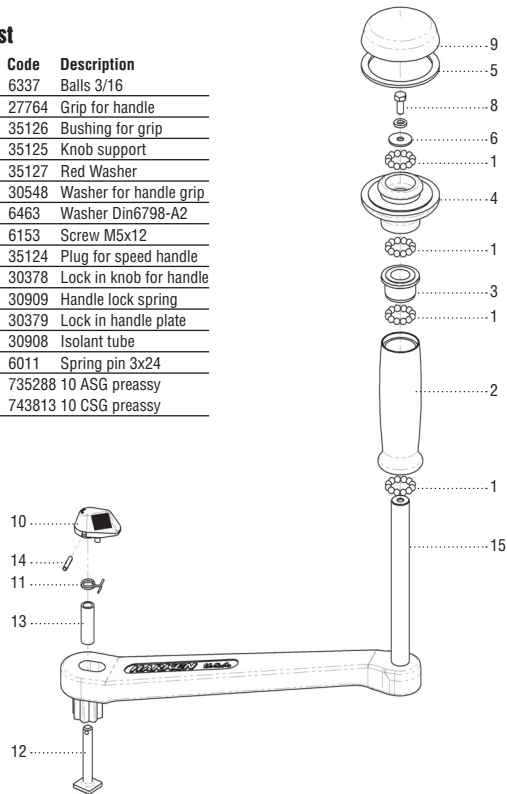

HARKEN® Winch Handles

Handle B10ASG / B10CSG

Part List

Pos	Q.ty	Code	Description
1	48	6337	Balls 3/16
2	1	27764	Grip for handle
3	1	35126	Bushing for grip
4	1	35125	Knob support
5	1	35127	Red Washer
6	1	30548	Washer for handle grip
7	1	6463	Washer Din6798-A2
8	1	6153	Screw M5x12
9	1	35124	Plug for speed handle
10	1	30378	Lock in knob for handle
11	1	30909	Handle lock spring
12	1	30379	Lock in handle plate
13	1	30908	Isolant tube
14	1	6011	Spring pin 3x24
15	1	735288	10 ASG preassy
	1	743813	10 CSG preassy