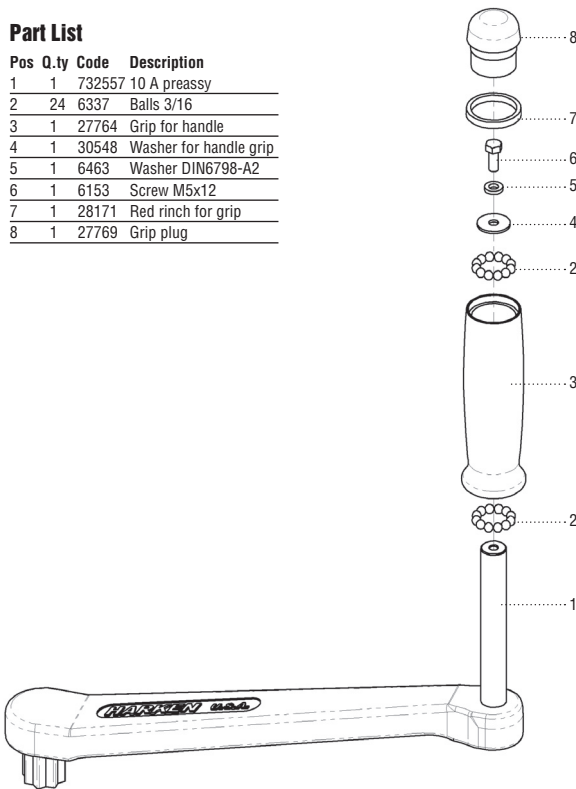

## Handle B10AL / B10CL

### Part List

| Pos | Q.ty | Code   | Description             |
|-----|------|--------|-------------------------|
| 1   | 24   | 6337   | Balls 3/16              |
| 2   | 1    | 27764  | Grip for handle         |
| 3   | 1    | 30548  | Washer for handle grip  |
| 4   | 1    | 6463   | Washer Din6798-A2       |
| 5   | 1    | 6153   | Screw M5x12             |
| 6   | 1    | 30378  | Lock in knob for handle |
| 7   | 1    | 30909  | Handle lock spring      |
| 8   | 1    | 30379  | Lock in handle plate    |
| 9   | 1    | 30908  | Isolant tube            |
| 10  | 1    | 6011   | Spring pin              |
| 11  | 1    | 28171  | Red rinch for grip      |
| 12  | 1    | 27769  | Grip plug               |
| 13  | 1    | 732558 | 10 AL preassy           |
|     | 1    | 732556 | 10 CL preassy           |

### Part List

| Pos | Q.ty | Code   | Description            |
|-----|------|--------|------------------------|
| 1   | 1    | 732557 | 10 A preassy           |
| 2   | 24   | 6337   | Balls 3/16             |
| 3   | 1    | 27764  | Grip for handle        |
| 4   | 1    | 30548  | Washer for handle grip |
| 5   | 1    | 6463   | Washer DIN6798-A2      |
| 6   | 1    | 6153   | Screw M5x12            |
| 7   | 1    | 28171  | Red rinch for grip     |
| 8   | 1    | 27769  | Grip plug              |