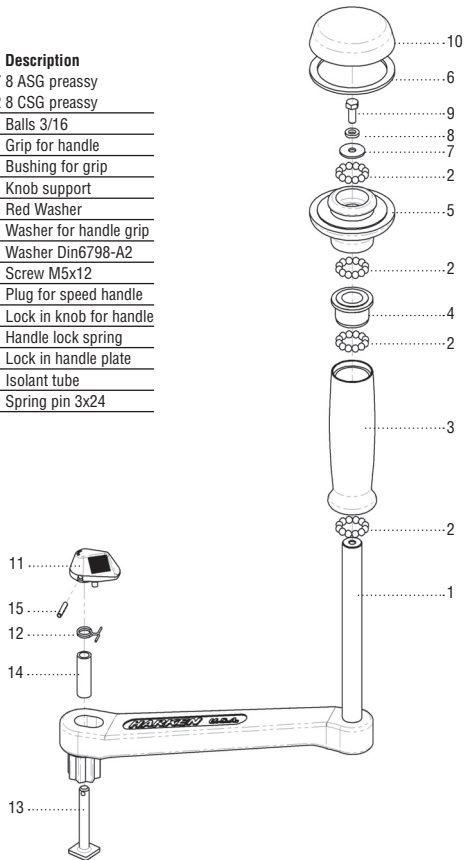

### Part List

| Pos | Q.ty | Code   | Description             |
|-----|------|--------|-------------------------|
| 1   | 1    | 735287 | 8 ASG preassy           |
|     | 1    | 743812 | 8 CSG preassy           |
| 2   | 48   | 6337   | Balls 3/16              |
| 3   | 1    | 27764  | Grip for handle         |
| 4   | 1    | 35126  | Bushing for grip        |
| 5   | 1    | 35125  | Knob support            |
| 6   | 1    | 35127  | Red Washer              |
| 7   | 1    | 30548  | Washer for handle grip  |
| 8   | 1    | 6463   | Washer Din6798-A2       |
| 9   | 1    | 6153   | Screw M5x12             |
| 10  | 1    | 35124  | Plug for speed handle   |
| 11  | 1    | 30378  | Lock in knob for handle |
| 12  | 1    | 30909  | Handle lock spring      |
| 13  | 1    | 30379  | Lock in handle plate    |
| 14  | 1    | 30908  | Isolant tube            |
| 15  | 1    | 6011   | Spring pin 3x24         |

### Part List

| Pos | Q.ty | Code   | Description             |
|-----|------|--------|-------------------------|
| 1   | 1    | 732561 | 8 AL preassy            |
|     | 1    | 732600 | 8 CL preassy            |
| 2   | 24   | 6337   | Balls 3/16              |
| 3   | 1    | 27764  | Grip for handle         |
| 4   | 1    | 30548  | Washer for handle grip  |
| 5   | 1    | 6463   | Washer Din6798-A2       |
| 6   | 1    | 6153   | Screw M5x12             |
| 7   | 1    | 30378  | Lock in knob for handle |
| 8   | 1    | 30909  | Handle lock spring      |
| 9   | 1    | 30379  | Lock in handle plate    |
| 10  | 1    | 30908  | Isolant tube            |
| 11  | 1    | 6011   | Spring pin              |
| 12  | 1    | 28171  | Red rinch for grip      |
| 13  | 1    | 27769  | Grip plug               |