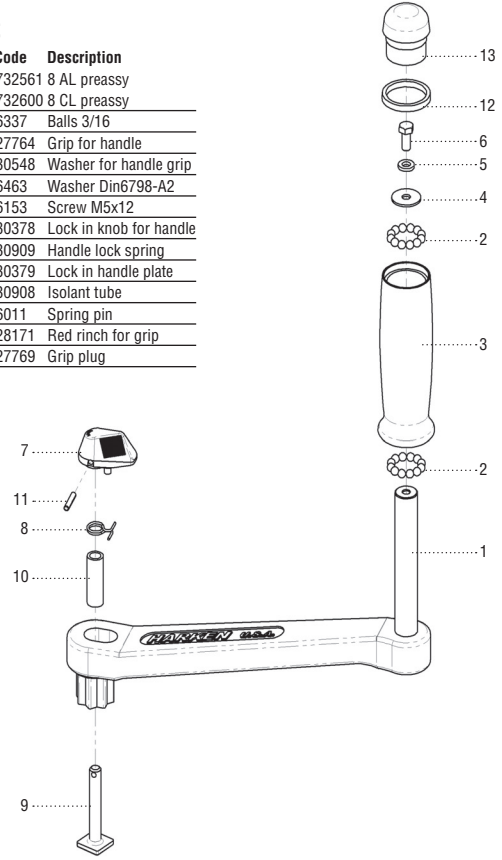

### Part List

| Pos | Q.ty | Code   | Description             |
|-----|------|--------|-------------------------|
| 1   | 1    | 735287 | 8 ASG preassy           |
|     | 1    | 743812 | 8 CSG preassy           |
| 2   | 48   | 6337   | Balls 3/16              |
| 3   | 1    | 27764  | Grip for handle         |
| 4   | 1    | 35126  | Bushing for grip        |
| 5   | 1    | 35125  | Knob support            |
| 6   | 1    | 35127  | Red Washer              |
| 7   | 1    | 30548  | Washer for handle grip  |
| 8   | 1    | 6463   | Washer Din6798-A2       |
| 9   | 1    | 6153   | Screw M5x12             |
| 10  | 1    | 35124  | Plug for speed handle   |
| 11  | 1    | 30378  | Lock in knob for handle |
| 12  | 1    | 30909  | Handle lock spring      |
| 13  | 1    | 30379  | Lock in handle plate    |
| 14  | 1    | 30908  | Isolant tube            |
| 15  | 1    | 6011   | Spring pin 3x24         |

## Handle B8AL / B8CL

### Part List

| Pos | Q.ty | Code   | Description             |
|-----|------|--------|-------------------------|
| 1   | 1    | 732561 | 8 AL preassy            |
|     | 1    | 732600 | 8 CL preassy            |
| 2   | 24   | 6337   | Balls 3/16              |
| 3   | 1    | 27764  | Grip for handle         |
| 4   | 1    | 30548  | Washer for handle grip  |
| 5   | 1    | 6463   | Washer Din6798-A2       |
| 6   | 1    | 6153   | Screw M5x12             |
| 7   | 1    | 30378  | Lock in knob for handle |
| 8   | 1    | 30909  | Handle lock spring      |
| 9   | 1    | 30379  | Lock in handle plate    |
| 10  | 1    | 30908  | Isolant tube            |
| 11  | 1    | 6011   | Spring pin              |
| 12  | 1    | 28171  | Red rinch for grip      |
| 13  | 1    | 27769  | Grip plug               |