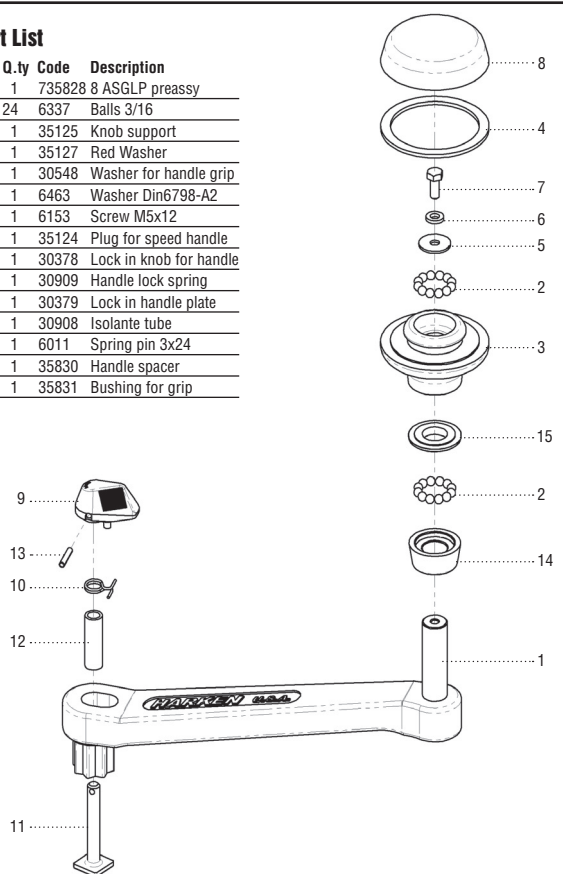

Handle B8ASGLP

Part List

Pos	Q.ty	Code	Description
1	1	735828	8 ASGLP preassy
2	24	6337	Balls 3/16
3	1	35125	Knob support
4	1	35127	Red Washer
5	1	30548	Washer for handle grip
6	1	6463	Washer Din6798-A2
7	1	6153	Screw M5x12
8	1	35124	Plug for speed handle
9	1	30378	Lock in knob for handle
10	1	30909	Handle lock spring
11	1	30379	Lock in handle plate
12	1	30908	Isolante tube
13	1	6011	Spring pin 3x24
14	1	35830	Handle spacer
15	1	35831	Bushing for grip