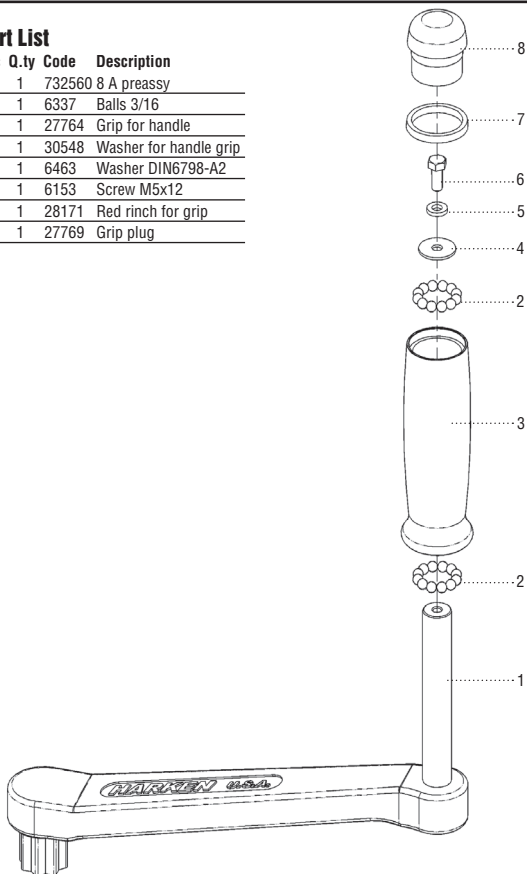

### Part List

| Pos | Q.ty | Code   | Description             |
|-----|------|--------|-------------------------|
| 1   | 1    | 732561 | 8 AL preassy            |
|     | 1    | 732600 | 8 CL preassy            |
| 2   | 24   | 6337   | Balls 3/16              |
| 3   | 1    | 27764  | Grip for handle         |
| 4   | 1    | 30548  | Washer for handle grip  |
| 5   | 1    | 6463   | Washer Din6798-A2       |
| 6   | 1    | 6153   | Screw M5x12             |
| 7   | 1    | 30378  | Lock in knob for handle |
| 8   | 1    | 30909  | Handle lock spring      |
| 9   | 1    | 30379  | Lock in handle plate    |
| 10  | 1    | 30908  | Isolant tube            |
| 11  | 1    | 6011   | Spring pin              |
| 12  | 1    | 28171  | Red rinch for grip      |
| 13  | 1    | 27769  | Grip plug               |

### Part List

| Pos | Q.ty | Code   | Description            |
|-----|------|--------|------------------------|
| 1   | 1    | 732560 | 8 A preassy            |
| 2   | 1    | 6337   | Balls 3/16             |
| 3   | 1    | 27764  | Grip for handle        |
| 4   | 1    | 30548  | Washer for handle grip |
| 5   | 1    | 6463   | Washer DIN6798-A2      |
| 6   | 1    | 6153   | Screw M5x12            |
| 7   | 1    | 28171  | Red rinch for grip     |
| 8   | 1    | 27769  | Grip plug              |