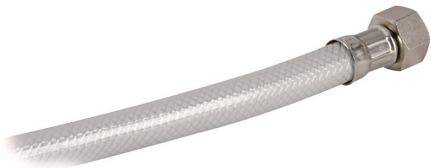

# Classic EVO wall shower box with Mizar push-button shower

**OSCULATI**

1/2" Female hose end, connects directly to 1/2" Male handset

1525074

1/2" Female hose end, connects directly to 1/2" Male handset

1525071

Female 3/8" Thread connects directly to onboard water system.

70mm (2.75") Hole Cut-out

95mm (3.75") Outside Diameter

44mm (1.75") Depth of Housing

Part	Material	Specification
Housing	ASA	UV Stabilized
Hose	PVC	4m (12ft) 1/2" F to 3/8" F
Cover	Stainless Steel	316
Handset	ASA / Chromed Brass	