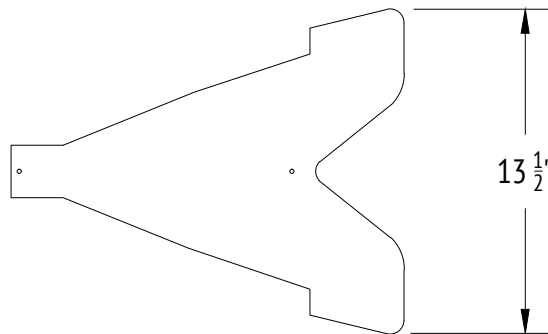

QS-22 ANCHOR SIDE VIEW		
FINISH: HIGH BUFF	MATERIAL: S.S.	GAUGE: 10

QS-22 ANCHOR TOP VIEW		
FINISH: HIGH BUFF	MATERIAL: S.S.	GAUGE: 10

PRODUCT :	QS-22-SS
	KINGSTON ANCHORS
	141 HICKSON AVE. KINGSTON, ON K7K 2N7
	TEL : +1 613 507 9090 Fax : +1 613 507 9091
	www.kingstanchors.com