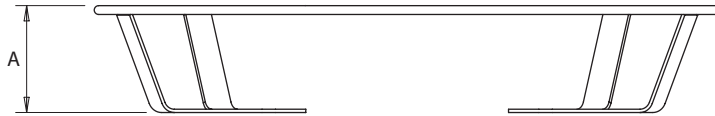

Radar Guards

For help & information
email: technical@scanstrut.com
tel: +44 (0) 1803 863800

	A mm / inches	B mm / inches
SC24	85/3.4	414/16.3
SC25	93/3.7	502/19.8
SC26	97/3.8	739/29.1
SC27	97/3.8	568/22.4
SC28	107/4.2	698/27.5