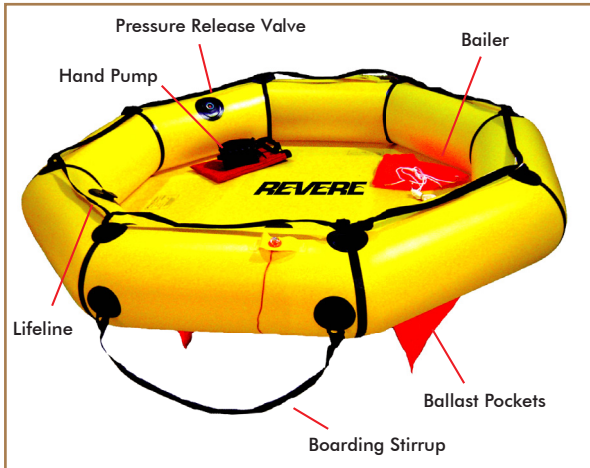

COASTAL COMPACT™ LIFERAFT

AVAILABLE NOW

Ideal for coastal boaters, the Coastal Compact bridges the gap between the lifejacket and the full-feature liferaft- offering those traveling alone the smallest, lightest and least expensive raft available today. With double 200lb. SuperRev™ ballast pockets and sea anchor, the Coastal Compact enhances stability in rough sea conditions. Its light weight allows for easy deployment and the compact size makes storage easy in the smallest of spaces.

Product Details:

- Ideal for coastal boaters
- Smallest, lightest and least expensive liferaft available today
- Double 200 lb. SuperRev ballast pockets for stability
- Compact size allows for deployment and stowage in small spaces
- Rafts automatically inflate in less than 30 seconds
- Available in valises only

Standard included items:

- Hand Pump
- Sea Anchor
- Floating Knife
- Pressure Relief Valve
- USCG-approved water-activated locator light
- 20 ft. (6m) painterline• CO2 Inflation System
- Owner's Manual
- Bailer
- Tin opener