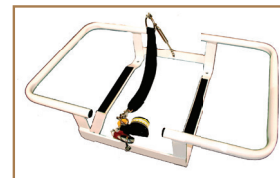

### Product Details:

- Foam insulated floor for cold water
- Self-erecting canopy with a weatherproof, double zippered door and rear rainwater collector
- Canopy light & reflective tape
- Rugged, oversized double tubes
- Boarding ladder, righting strap, ballast bags with fast deploying weights and safety lifelines
- Vacuum-packed for protection against the environment and to minimize service costs
- Service required only once every 3 years
- Floating knife attached to raft
- Pressure relief valves
- Sea anchor with 100 ft. (30m) tow line

### Equipment Pack Includes:

- 2 USCG/SOLAS Approved Red Hand Flares
- 1 USCG/SOLAS Approved Parachute Rocket
- Hand pump
- UST Hear Me™ Whistle
- UST StarFlash™ Signal Mirror
- Repair Kit
- First Aid Kit
- 2 Paddles
- Seasick Bags
- Bailing Bucket
- Seasick Tablets
- UST LED Floating Flashlight
- Spare Flashlight Batteries
- 2 Sponges
- Emergency Drinking Water

Valise

Container

Cradle

Product	Offshore Commander, 4 Person Valise	Offshore Commander, 4 Person Container	Offshore Commander, 6 Person Valise	Offshore Commander, 6 Person Container	Offshore Commander, 4-6 Person Cradle	Offshore Commander, 8 Person Valise	Offshore Commander, 8 Person Container	Offshore Commander, 8 Person Cradle
Part No.	45-0C2-4V	45-0C2-4C	45-0C2-6V	45-0C2-6C	45-004CRAD	45-0C2-8V	45-0C2-8C	45-008CRAD
UPC No.	811747022459	811747022442	811747022473	811747022466	812713011514	811747022497	811747022480	856347000964
Packed Dimensions L x W x H	27" x 14" x 21"	30.5" x 21.5" x 13.5"	32.5" x 14" x 21"	30.5" x 21.5" x 13.5"	32.5" x 23.5" x 7.25"	36.5" x 14" x 21"	32.5" x 23" x 14"	36" x 24.5" x 7.25"
Box Weight	67 lbs.	80 lbs.	74 lbs.	86 lbs.	9.5 lbs.	92 lbs.	103 lbs.	9.5 lbs.