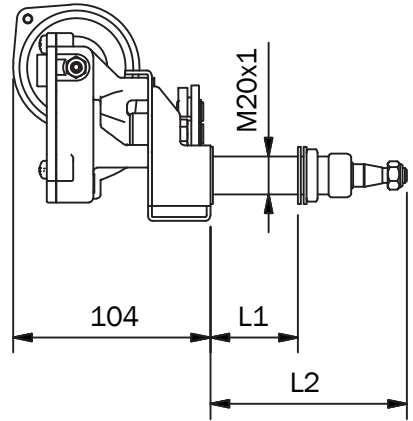

Change of wiped angle.

The wiped angle can be set at any point between 45° and 110°.
(Default is set to 45°).

Keep battery main switch turned off during any operation inside of the wiper motor.

- Loosen the nut (1).
- Move the slider to desired angle position and tighten the nut firmly.

Terminal on motor (AMP)
180906-0 / Connector housing
880636-2 / Terminal

Fits to
0-0280314-0 / Connector
6-0160449-2 / Terminal

Alt. 2 (Roca switch)

Actuator
466026

Switch
466221 / 12V
466222 / 24V

Roca switch
2 speed / Parking

Alt. 3 (On/Off switch)

Cut cables, see picture

On/Off switch
Slow speed and parking only
Fast speed and dynamic park disabled

Variations:

Max length:		Voltage input:	
L1	L2	12 V	24 V
28	78	531015	531016
53	103	531025	531026
78	128	531035	531036

Wiper arms and blades:

Adjustable tip
536230 EP
538230 Black

Pantograph
536330 EP
538330 Black

Blade (22" - 30")
520822 - 30