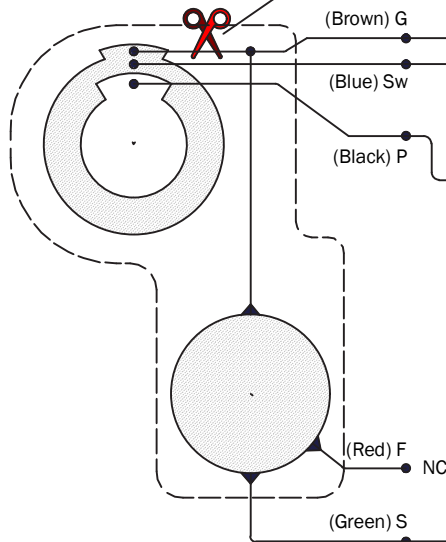

Keep battery main switch turned off during any operation inside of the wiper motor.

- Loosen the nut (1), keep the nut on shaft.
 - Bend the bracket (2) loose from shaft and rotate it 180°.
- (Note: Be careful when loosening the bracket so the shaft doesn't rotate, then the parking position will be wrong).
- When the slider and bracket are in position, tighten the nut firmly.
- Position for slider see, Change of wiped angle.

Change of wiped angle.

The wiped angle can be set at any point between 45° and 110°.
(Default is set to 45°).

Keep battery main switch turned off during any operation inside of the wiper motor.

- Loosen the nut (1).
- Move the slider to desired angle position and tighten the nut firmly.

Terminal on motor (AMP)
180906-0 / Connector housing
880636-2 / Terminal

Fits to
0-0280314-0 / Connector
6-0160449-2 / Terminal

Alt. 2 (Roca switch)

Actuator
466026

Switch
466221 / 12V
466222 / 24V

Roca switch
2 speed / Parking

Alt. 3 (On/Off switch)

Cut cables, see picture

On/Off switch
Slow speed and parking only
Fast speed and dynamic park disabled

Variations:

Max length:		Voltage input:	
L1	L2	12 V	24 V
28	78	531015	531016
53	103	531025	531026
78	128	531035	531036