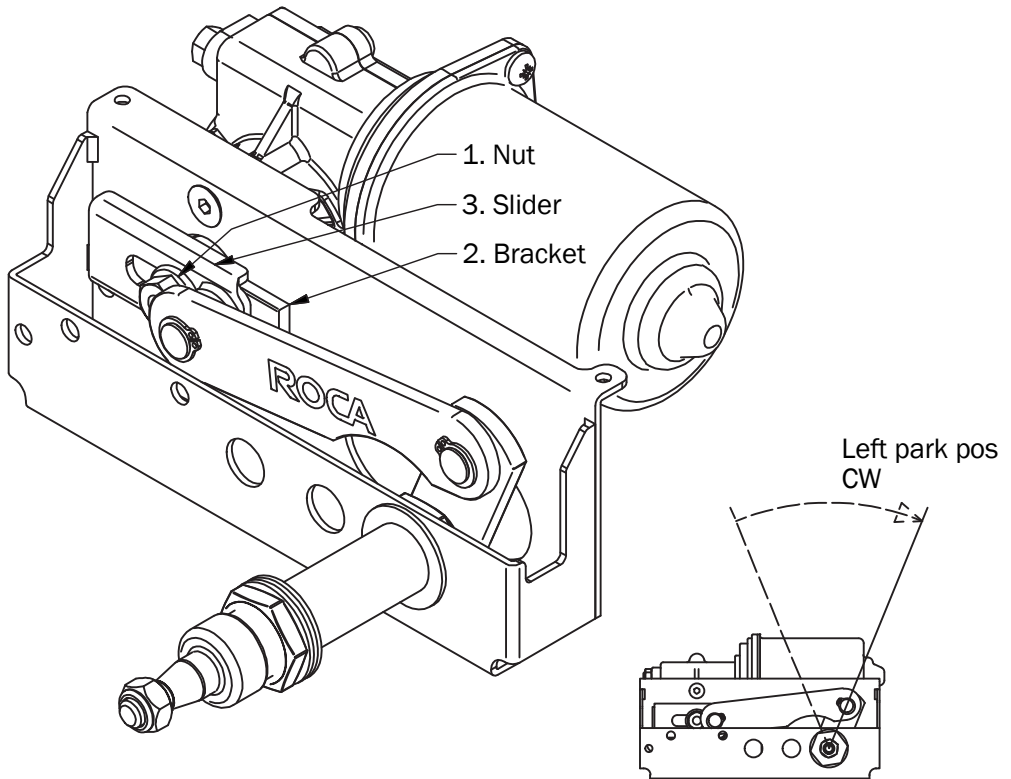

ROCA[®]

WIPER MOTOR | W25

Installation Instructions

Before installation please read these instructions.

- 2 Speed, self-parking
- Heavy Duty motor, 25Nm
- Wipershaft in stainless steel
- Various sweep angle: 45 - 110°
- Dynamic park circuit
- Internal thermoswitch
- Insulated ground
- EMC protected
- Powers up to 750mm/750mm - Arm/blade combinations

Instructions - Adjusting the sweep angle and parking position

Changing the parking position. (Must be done before installation)

Before the parking position is changed, the wiper motor should be in parked position (Default is set to left).

Keep battery main switch turned off during any operation inside of the wiper motor.

- Loosen the nut (1), keep the nut on shaft.
 - Bend the bracket (2) loose from shaft and rotate it 180°.
- (Note: Be careful when loosening the bracket so the shaft doesn't rotate, then the parking position will be wrong).
- When the slider and bracket are in position, tighten the nut firmly.
- Position for slider see, Change of wiped angle.

Change of wiped angle.

The wiped angle can be set at any point between 45° and 110°.
(Default is set to 45°).

Keep battery main switch turned off during any operation inside of the wiper motor.

- Loosen the nut (1).
- Move the slider to desired angle position and tighten the nut firmly.