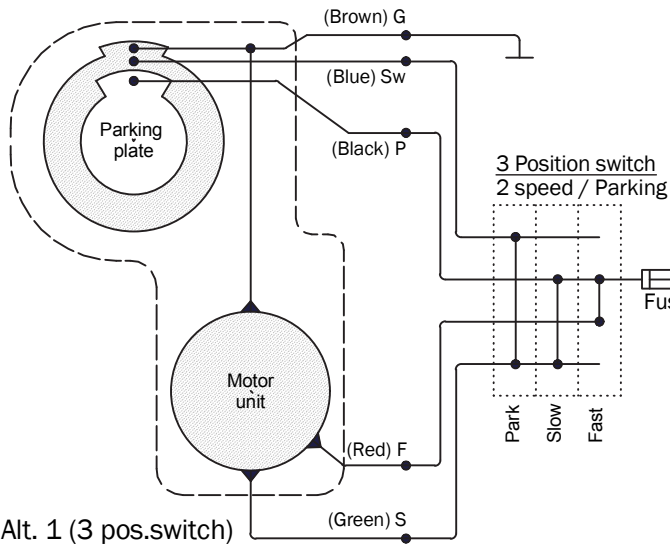

Instructions - Adjusting the sweep angle and parking position

Changing the parking position. (Must be done before installation)

Before the parking position is changed, the wiper motor should be in parked position (Default is set to left).

Keep battery main switch turned off during any operation inside of the wiper motor.

- Loosen the nut (1), keep the nut on shaft.
 - Bend the bracket (2) loose from shaft and rotate it 180°.
- (Note: Be careful when loosening the bracket so the shaft doesn't rotate, then the parking position will be wrong).
- When the slider and bracket are in position, tighten the nut firmly.
- Position for slider see, Change of wiped angle.

Change of wiped angle.

The wiped angle can be set at any point between 45° and 110°.
(Default is set to 45°).

Keep battery main switch turned off during any operation inside of the wiper motor.

- Loosen the nut (1).
- Move the slider to desired angle position and tighten the nut firmly.

Terminal on motor (AMP)
180906-0 / Connector housing
880636-2 / Terminal

Fits to
0-0280314-0 / Connector
6-0160449-2 / Terminal

Alt. 2 (Roca switch)

Actuator
466026

Switch
466221 / 12V
466222 / 24V

Roca switch
2 speed / Parking