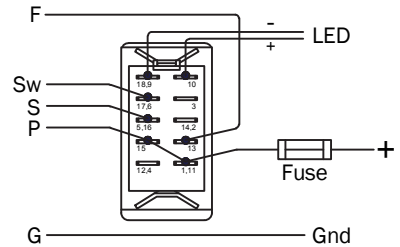

Change of wiped angle.

The wiped angle can be set at any point between 45° and 110°.
(Default is set to 45°).

Keep battery main switch turned off during any operation inside of the wiper motor.

- Loosen the nut (1).
- Move the slider to desired angle position and tighten the nut firmly.

Terminal on motor (AMP)
180906-0 / Connector housing
880636-2 / Terminal

Fits to
0-0280314-0 / Connector
6-0160449-2 / Terminal

Alt. 2 (Roca switch)

Actuator
466026

Switch
466221 / 12V
466222 / 24V

Roca switch
2 speed / Parking

Alt. 3 (On/Off switch)

Cut cables, see picture

On/Off switch
Slow speed and parking only
Fast speed and dynamic park disabled

Variations:

Max length:		Voltage input:	
L1	L2	12 V	24 V
28	78	531015	531016
53	103	531025	531026
78	128	531035	531036