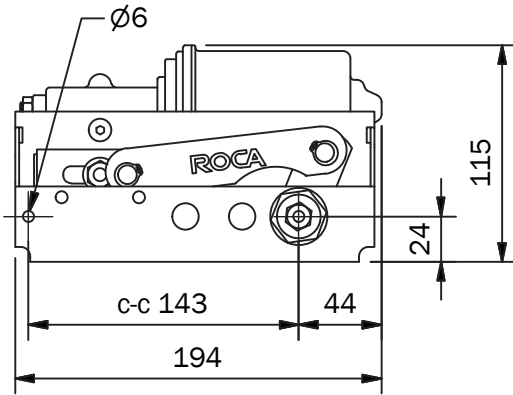

Change of wiped angle.

The wiped angle can be set at any point between 45° and 110°.
(Default is set to 45°).

Keep battery main switch turned off during any operation inside of the wiper motor.

- Loosen the nut (1).
- Move the slider to desired angle position and tighten the nut firmly.

Terminal on motor (AMP)
180906-0 / Connector housing
880636-2 / Terminal

Fits to
0-0280314-0 / Connector
6-0160449-2 / Terminal

Alt. 2 (Roca switch)

Actuator
466026

Switch
466221 / 12V
466222 / 24V

Roca switch
2 speed / Parking

Alt. 3 (On/Off switch)

Cut cables, see picture

On/Off switch
Slow speed and parking only
Fast speed and dynamic park disabled

Variations:

Max length:		Voltage input:	
L1	L2	12 V	24 V
28	78	531015	531016
53	103	531025	531026
78	128	531035	531036

Wiper arms and blades:

Adjustable tip
536230 EP
538230 Black

Pantograph
536330 EP
538330 Black

Blade (22" - 30")
520822 - 30