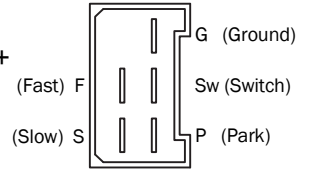

Keep battery main switch turned off during any operation inside of the wiper motor.

- Loosen the nut (1), keep the nut on shaft.
 - Bend the bracket (2) loose from shaft and rotate it 180°.
- (Note: Be careful when loosening the bracket so the shaft doesn't rotate, then the parking position will be wrong).
- When the slider and bracket are in position, tighten the nut firmly.
- Position for slider see, Change of wiped angle.

Change of wiped angle.

The wiped angle can be set at any point between 45° and 110°.
(Default is set to 45°).

Keep battery main switch turned off during any operation inside of the wiper motor.

- Loosen the nut (1).
- Move the slider to desired angle position and tighten the nut firmly.

Terminal on motor (AMP)
180906-0 / Connector housing
880636-2 / Terminal

Fits to
0-0280314-0 / Connector
6-0160449-2 / Terminal

Alt. 2 (Roca switch)

Actuator
466026

Switch
466221 / 12V
466222 / 24V

Roca switch
2 speed / Parking