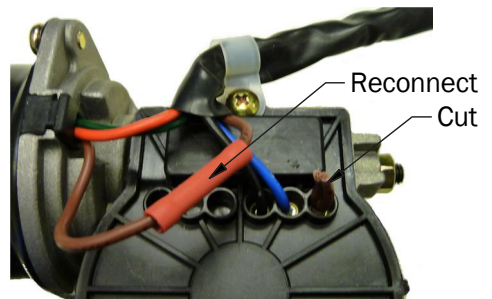

ROCA[®]

WIPER MOTOR | W25

Installation Instructions

Before installation please read these instructions.

- 2 Speed, self-parking
- Heavy Duty motor, 25Nm
- Wipershaft in stainless steel
- Various sweep angle: 45 - 110°
- Dynamic park circuit
- Internal thermoswitch
- Insulated ground
- EMC protected
- Powers up to 750mm/750mm - Arm/blade combinations

Change of wiped angle.

The wiped angle can be set at any point between 45° and 110°.
(Default is set to 45°).

Keep battery main switch turned off during any operation inside of the wiper motor.

- Loosen the nut (1).
- Move the slider to desired angle position and tighten the nut firmly.

Terminal on motor (AMP)
180906-0 / Connector housing
880636-2 / Terminal

Fits to
0-0280314-0 / Connector
6-0160449-2 / Terminal

Alt. 2 (Roca switch)

Actuator
466026

Switch
466221 / 12V
466222 / 24V

Roca switch
2 speed / Parking

Alt. 3 (On/Off switch)

Cut cables, see picture

On/Off switch
Slow speed and parking only
Fast speed and dynamic park disabled

Variations:

Max length:		Voltage input:	
L1	L2	12 V	24 V
28	78	531015	531016
53	103	531025	531026
78	128	531035	531036