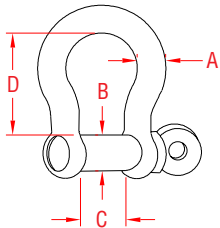

# BOW SHACKLE

**316 STAINLESS STEEL  
WITH SCREW PIN**

**ITEM**

**A**

**B**

**C**

**D**

**WLL**

**WT**

(size)

S0116-0004

5/32"

0.16"

0.33"

0.75"

200

0.39"

0.79"

1.77"

1,200

0.26

S0116-0012

15/32"

0.48"

2.33"

2,500

0.77

S0116-0016

5/8"

0.63"

1.25"

3.00"