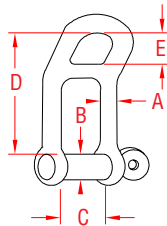

HEADBOARD SHACKLE

**316 STAINLESS STEEL
WITH CAPTIVE PIN**

ITEM

A

B

C

D

E

WLL

WT

(size)

(lb)

(lb)

S0173-0006

1/4"

0.30"

0.48"

1.70"

0.44"

750

0.10

S0173-0008

5/16"

0.38"

0.94"

3.25"

0.88"

1,500

0.71

NOTE:

SCREW PIN IS CAPTIVE AND NOT REMOVABLE. WHEN IT'S FULLY OPENED, THE END OF THE PIN WILL SIT FLUSH WITH THE INSIDE OF THE SHACKLE.