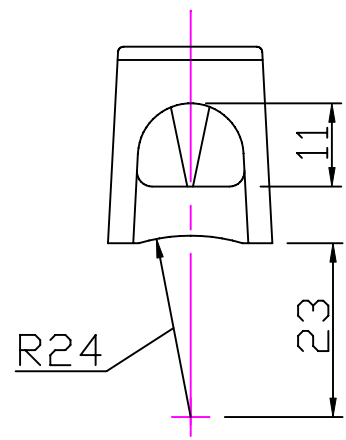

2 Holes $\phi 5.5$
countersunk $\phi 10 \times 90^\circ$

Section 'AA'

Clamcleat®
Rope cleats

Clamcleats Limited
Watchmead
Welwyn Garden City
Hertfordshire AL7 1AP
England

Telephone +44 (0)1707 330101
Fax +44 (0)1707 321269
<http://www.clamcleat-rope-cleats.com>

Issue: 2. May 2006
ID231.dwg

Material:
Nylon

Installation Drawing for:-
CL231
Midi
with Integral Fairlead