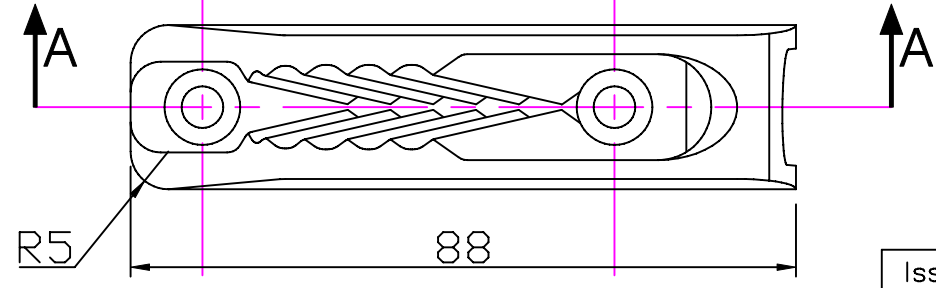

2 Holes $\phi 5.5$
countersunk $\phi 10 \times 90^\circ$

Section 'AA'

Clamcleat®
Rope cleats

Clamcleats Limited
Watchmead
Welwyn Garden City
Hertfordshire AL7 1AP
England

Telephone +44 (0)1707 330101
Fax +44 (0)1707 321269
<http://www.clamcleat-rope-cleats.com>

Issue: 2. May 2006
ID231.dwg

Material:
Nylon

Installation Drawing for:-
CL231
Midi
with Integral Fairlead