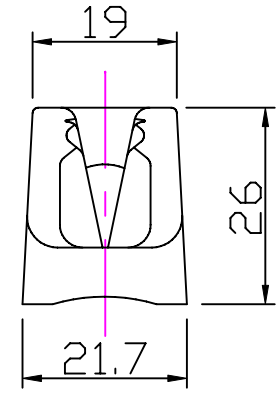

2 Holes $\phi 5.5$
countersunk $\phi 10 \times 90^\circ$

Section 'AA'

Clamcleat®
Rope cleats

Clamcleats Limited
Watchmead
Welwyn Garden City
Hertfordshire AL7 1AP
England

Telephone +44 (0)1707 330101
Fax +44 (0)1707 321269
<http://www.clamcleat-rope-cleats.com>

Issue: 2. May 2006
ID231.dwg

Material:
Nylon

Installation Drawing for:-
CL231
Midi
with Integral Fairlead