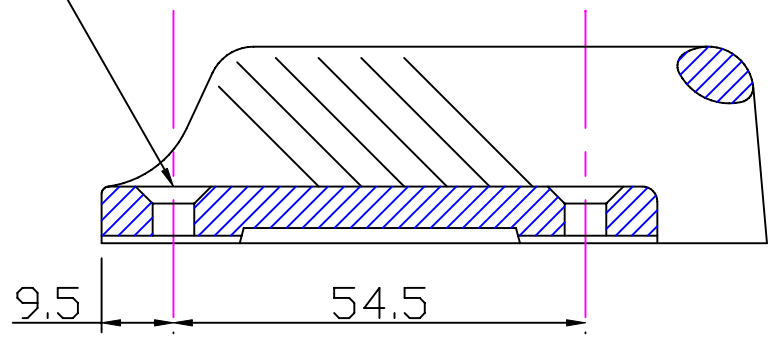

2 Holes $\phi 5.5$
countersunk $\phi 10 \times 90^\circ$

Section 'AA'

Clamcleat®
Rope cleats

Clamcleats Limited
Watchmead
Welwyn Garden City
Hertfordshire AL7 1AP
England

Telephone +44 (0)1707 330101
Fax +44 (0)1707 321269
<http://www.clamcleat-rope-cleats.com>

Issue: 2. May 2006
ID231.dwg

Material:
Nylon

Installation Drawing for:-
CL231
Midi
with Integral Fairlead