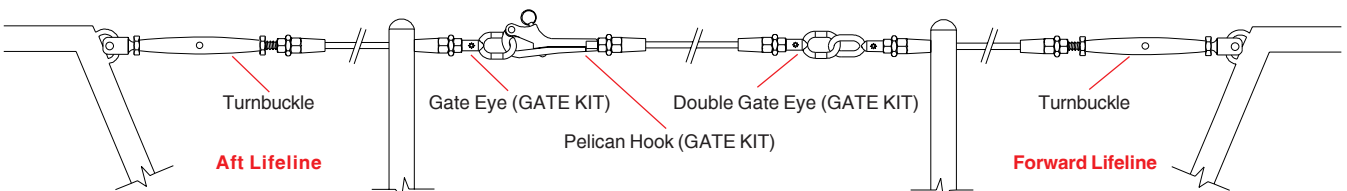

QUICK ATTACH™

QUICK ATTACH™ LIFELINE KITS

Do It Yourself! Rig a Lifeline in Minutes using Simple Hand Tools

NEW!
Compact Carrying Case

3 EASY INSTALLATION STEPS
COMPLETE INSTRUCTIONS IN EACH KIT

QUICK ATTACH™ LIFELINE KIT W/ GATE DESIGNED FOR USE WITH 3/16" WIRE ROPE

CLOSED BODY TURNBUCKLES 316 STAINLESS STEEL

KIT INCLUDES:

- 1 - QA Gate Eye
- 1 - QA Joined Gate Eye
- 2 - QA Closed Body Turnbuckles w/ Toggles
- 1 - QA Pelican Hook

ITEM	SIZE	ADJUSTMENT	WT
		(QA turnbuckle)	(lb)
LIFELINE KIT W/ GATE			
C0747-LK01-X	3/16"	3.75"	3.08

NOTE: RIG A LIFELINE IN MINUTES, USING QUICK ATTACH™ TURNBUCKLES. MECHANICAL SWAGE FITTINGS OFFER SEAMLESS RESULTS, USING ONLY SIMPLE HAND TOOLS. THE QUICK ATTACH™ TURNBUCKLE WITH TOGGLE PROVIDES A SAFE AND SECURE ALTERNATIVE TO OPEN BODY FITTINGS AND ALLOWS FOR EASY TENSIONING.