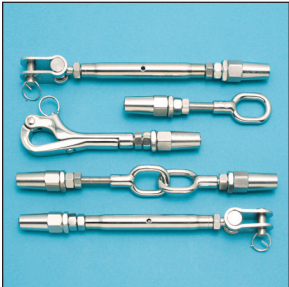

QUICK ATTACH™

QUICK ATTACH™ LIFELINE KITS

Do It Yourself! Rig a Lifeline in Minutes using Simple Hand Tools

NEW!
Compact Carrying Case

3 EASY INSTALLATION STEPS
COMPLETE INSTRUCTIONS IN EACH KIT

QUICK ATTACH™ LIFELINE KIT W/ GATE DESIGNED FOR USE WITH 3/16" WIRE ROPE

CLOSED BODY TURNBUCKLES 316 STAINLESS STEEL

KIT INCLUDES:

- 1 - QA Gate Eye
- 1 - QA Joined Gate Eye
- 2 - QA Closed Body Turnbuckles w/ Toggles
- 1 - QA Pelican Hook

ITEM	SIZE	ADJUSTMENT	WT
		(QA turnbuckle)	(lb)
LIFELINE KIT W/ GATE			
C0747-LK01-X	3/16"	3.75"	3.08

NOTE: RIG A LIFELINE IN MINUTES, USING QUICK ATTACH™ TURNBUCKLES. MECHANICAL SWAGE FITTINGS OFFER SEAMLESS RESULTS, USING ONLY SIMPLE HAND TOOLS. THE QUICK ATTACH™ TURNBUCKLE WITH TOGGLE PROVIDES A SAFE AND SECURE ALTERNATIVE TO OPEN BODY FITTINGS AND ALLOWS FOR EASY TENSIONING.